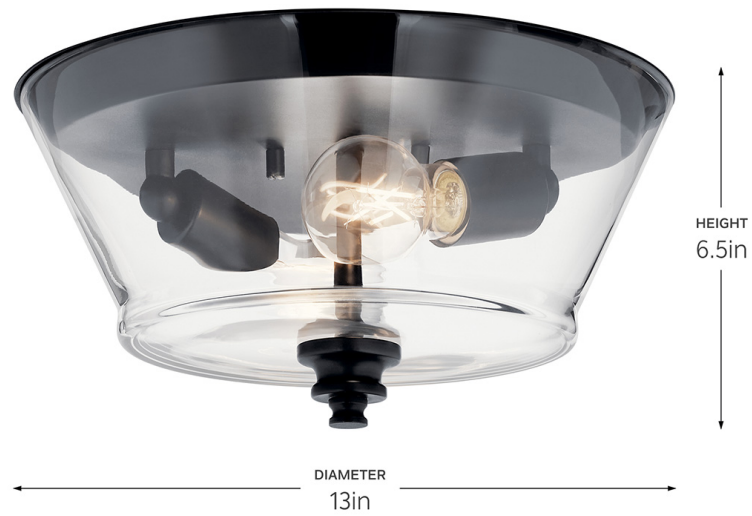

SPECIFICATIONS

Certifications/Qualifications	
Prop65	No
Location Rating	Damp kichler.com/warranty
Dimensions	
Height	6.5"
Weight	6.8 LBS
Canopy Height	1"
Canopy Width	13"
Electrical	
Input Voltage	120 V
Light Source	
Light Source	Bulb
Lamp Included	Not Included
# Of Bulbs/LED Modules	2
Max Or Nominal Watt	13.5 W
Lamp Type	A
Socket Type	E26 (Medium)
Dimmable	Yes
Mounting/Installation	
Interior/Exterior	Interior Product
Install Glass Up Or Down	Up
Lead Wire Length	6

FIXTURE ATTRIBUTES

Housing/Glass	
Primary Material	Steel
Product/Ordering Information	
SKU	38276
Finish	Black
UPC	737995004972
Finishes	

 Black

ALSO IN THIS FAMILY

82428