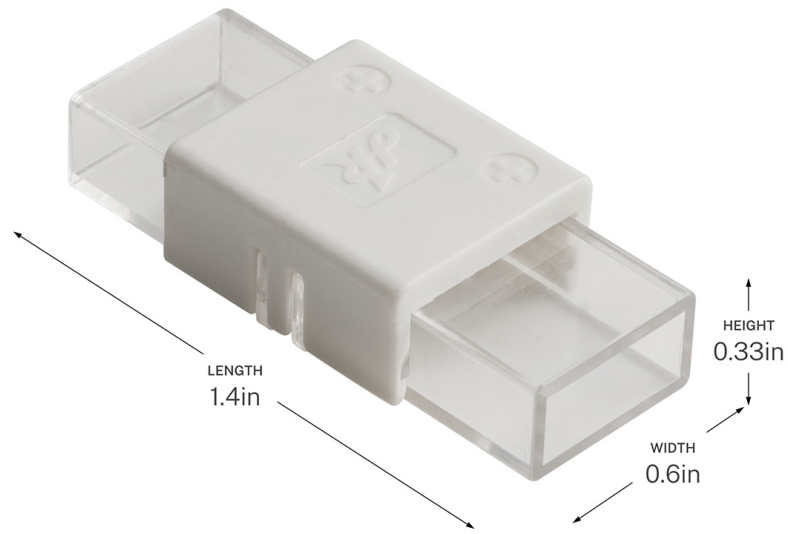

SPECIFICATIONS

Certifications/Qualifications

Prop65 Yes
kichler.com/warranty

Dimensions

Height 0.33"
 Length 1.4"
 Width 0.6"
 Weight 0.0058 LBS

Mounting/Installation

Interior/Exterior Exterior Product

FIXTURE ATTRIBUTES

Housing/Glass

Primary Material Plastic

Product/Ordering Information

Sku 3CTTWH
 Finish White
 UPC 783927087483

Finishes

 White

ALSO IN THIS FAMILY

3CLIPCLR