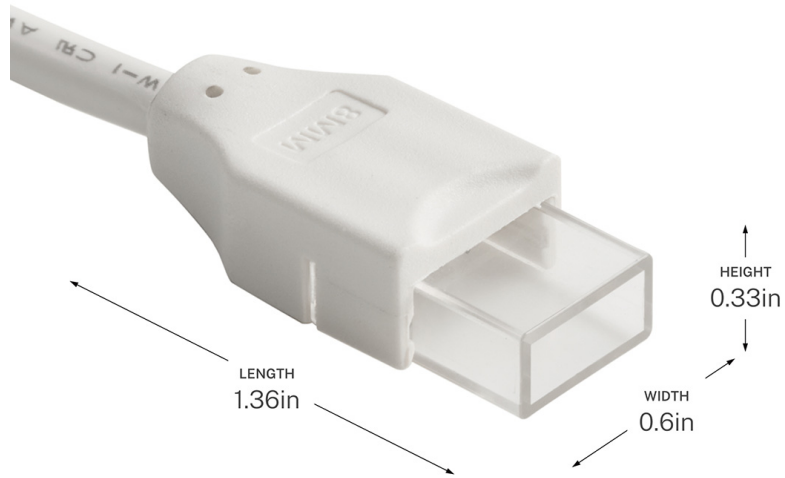

SPECIFICATIONS

Certifications/Qualifications

Prop65 Yes
kichler.com/warranty

Dimensions

Height 0.33"
 Length 1.36"
 Width 0.6"
 Weight 0.1377 LBS

Electrical

Input Voltage 24 V

Mounting/Installation

Interior/Exterior Exterior Product
 Lead Wire Length 72

FIXTURE ATTRIBUTES

Housing/Glass

Primary Material Plastic

Product/Ordering Information

Sku 3CTWS6WH
 Finish White
 UPC 783927087407

Finishes

White