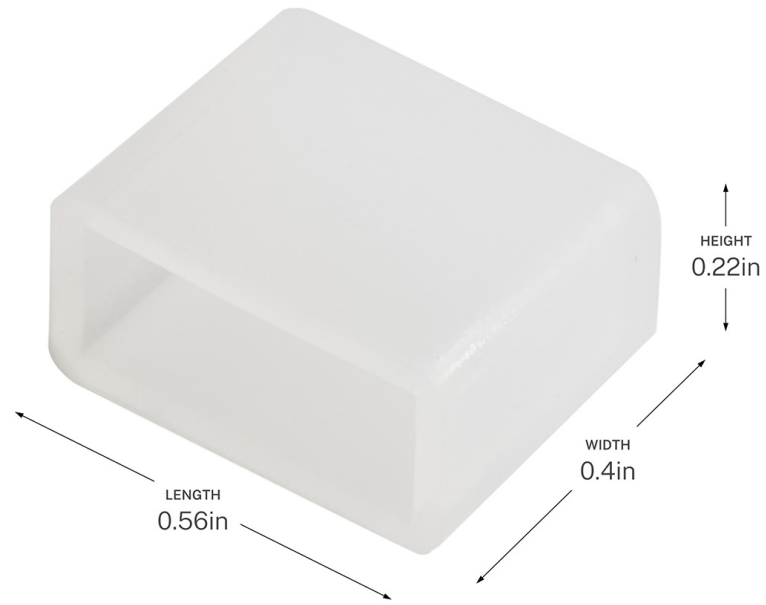

SPECIFICATIONS

Certifications/Qualifications

Prop65 No
kichler.com/warranty

Dimensions

Height 0.22"
 Length 0.56"
 Width 0.4"
 Weight 0.001 LBS

Mounting/Installation

Interior/Exterior Exterior Product

FIXTURE ATTRIBUTES

Housing/Glass

Primary Material Plastic

Product/Ordering Information

SKU 3ECCLR
 Finish Clear
 UPC 783927087391

Finishes

Clear

ALSO IN THIS FAMILY

3CLIPCLR