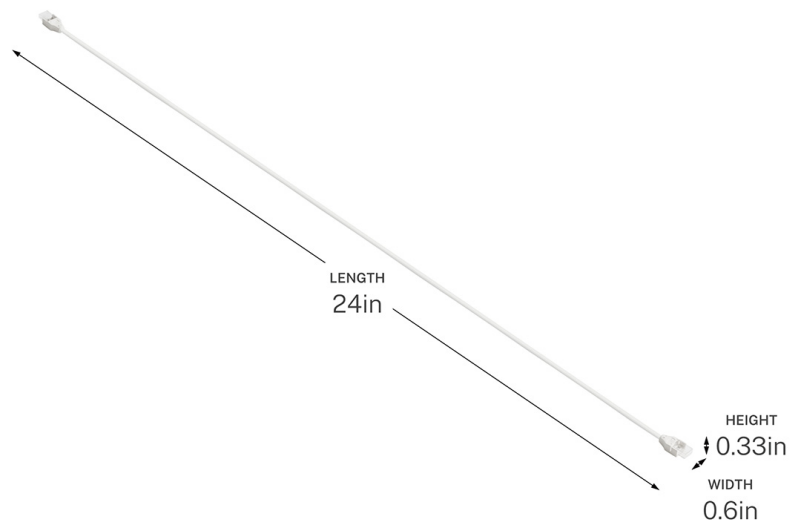

SPECIFICATIONS

Certifications/Qualifications

Prop65 Yes
kichler.com/warranty

Dimensions

Height 0.33"
Length 24"
Width 0.6"
Weight 0.01 LBS

Electrical

Input Voltage 24 V

Mounting/Installation

Interior/Exterior Exterior Product

FIXTURE ATTRIBUTES

Housing/Glass

Primary Material Plastic

Product/Ordering Information

Sku 3J24WH
Finish White
UPC 783927087476

Finishes

White

ALSO IN THIS FAMILY

3CLIPCLR

3CTTWH

3CTWS6WH

3J15WH

3J6WH