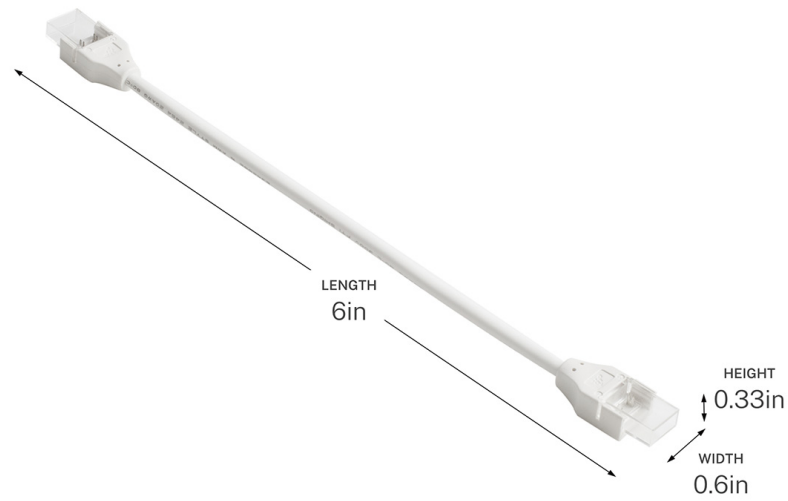

SPECIFICATIONS

Certifications/Qualifications

Prop65 Yes
kichler.com/warranty

Dimensions

Height 0.33"
 Length 6"
 Width 0.6"
 Weight 0.01 LBS

Electrical

Input Voltage 24 V

Mounting/Installation

Interior/Exterior Exterior Product

FIXTURE ATTRIBUTES

Housing/Glass

Primary Material Plastic

Product/Ordering Information

Sku 3J6WH
 Finish White
 UPC 783927087421

Finishes

White