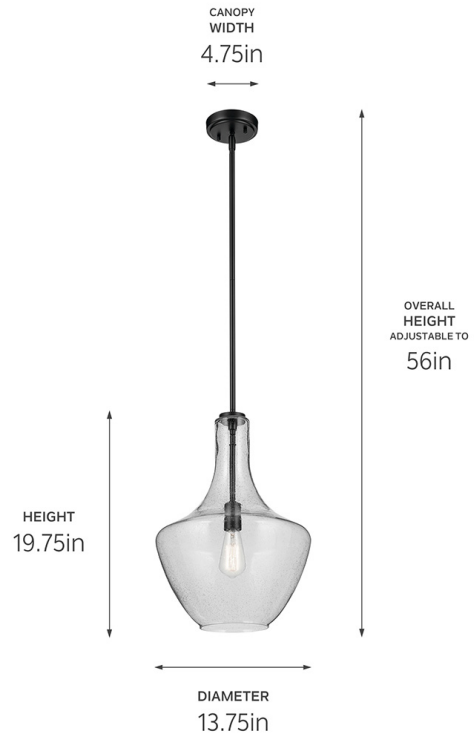

SPECIFICATIONS

Certifications/Qualifications

Prop65	No
Location Rating	Dry kichler.com/warranty

Dimensions

Height	19.75"
Overall Height	56"
Weight	5.9 LBS
Canopy Width	4.75"
Canopy Depth	1"

Electrical

Input Voltage	120 V
---------------	-------

Light Source

Light Source	Bulb
Lamp Included	Not Included
# Of Bulbs/LED Modules	1
Max Or Nominal Watt	100 W
Lamp Type	A19
Socket Type	E26 (Medium)
Dimmable	Yes

Mounting/Installation

Interior/Exterior	Interior Product
Mounting Weight	5.9 LBS
Lead Wire Length	114
Wire Connectors	Wire Nuts

FIXTURE ATTRIBUTES

Housing/Glass

Primary Material	Steel
Shade Included	No
Max Stem Tilt	90 °

Product/Ordering Information

Sku	42046BKCS
Finish	Black
UPC	783927049627

Finishes

-  Black
-  Black
-  Brushed Nickel
-  Brushed Nickel
-  Chrome
-  Chrome
-  Natural Brass
-  Natural Brass
-  Olde Bronze
-  Olde Bronze