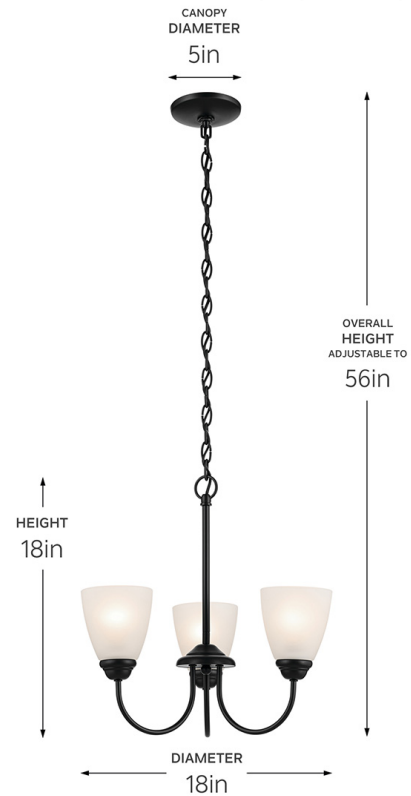

**SPECIFICATIONS**

**Certifications/Qualifications**

Prop65	Yes
Location Rating	Dry
	<a href="http://kichler.com/warranty">kichler.com/warranty</a>

**Dimensions**

Height	18"
Overall Height	56"
Weight	6 LBS
Canopy Width	5"
Canopy Depth	1"
Chain/Stem Length	36"

**Electrical**

Input Voltage	120 V
---------------	-------

**Light Source**

Light Source	Bulb
Lamp Included	Not Included
# Of Bulbs/LED Modules	3
Max Or Nominal Watt	100 W
Max Wattage/Range	100
Lamp Type	A19
Socket Type	E26 (Medium)
Dimmable	Yes
Dimmable Notes	Dimmable when used with dimmer switch (sold separately); when using LED bulbs, see bulb manufacturer dimming specifications.

**Mounting/Installation**

Interior/Exterior	Interior Product
Mounting Style	CHAIN HUNG
Mounting Weight	4.6 LBS
Modular	No
Lead Wire Length	96
Wire Connectors	Wire Nuts

**FIXTURE ATTRIBUTES**

**Housing/Glass**

Primary Material	Steel
Shade Included	Yes
Shade Dimensions	4.75" H x 4.75" DIA

**Product/Ordering Information**

SKU	43637BK
Finish	Black
UPC	783927076005

**Finishes**

-  Black
-  Brushed Nickel
-  Olde Bronze