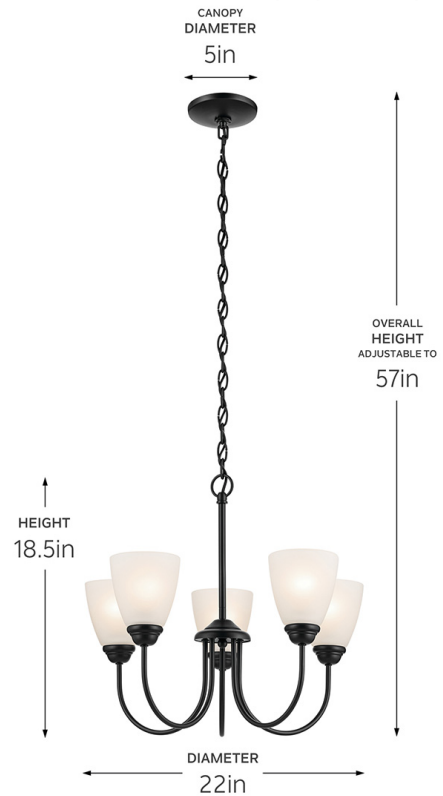

SPECIFICATIONS

Certifications/Qualifications

Prop65	Yes
Location Rating	Dry kichler.com/warranty

Dimensions

Height	18.5"
Overall Height	57"
Weight	8.5 LBS
Canopy Width	5"
Canopy Depth	1"
Chain/Stem Length	36"

Electrical

Input Voltage	120 V

Light Source

Light Source	Bulb
Lamp Included	Not Included
# Of Bulbs/LED Modules	5
Max Or Nominal Watt	100 W
Max Wattage/Range	100
Lamp Type	A19
Socket Type	E26 (Medium)
Dimmable	Yes
Dimmable Notes	Dimmable when used with dimmer switch (sold separately); when using LED bulbs, see bulb manufacturer dimming specifications.

Mounting/Installation

Interior/Exterior	Interior Product
Mounting Style	CHAIN HUNG
Mounting Weight	4.5 LBS
Modular	No
Lead Wire Length	96
Wire Connectors	Wire Nuts

FIXTURE ATTRIBUTES

Housing/Glass

Primary Material	Steel
Diffuser Description	Satin Etched
Shade Included	Yes
Shade Description	Bell Shade
Shade Dimensions	4.75" H x 4.75" DIA

Product/Ordering Information

Sku	43638BK
Finish	Black
UPC	783927076012

Finishes

- Black
- Brushed Nickel
- Olde Bronze