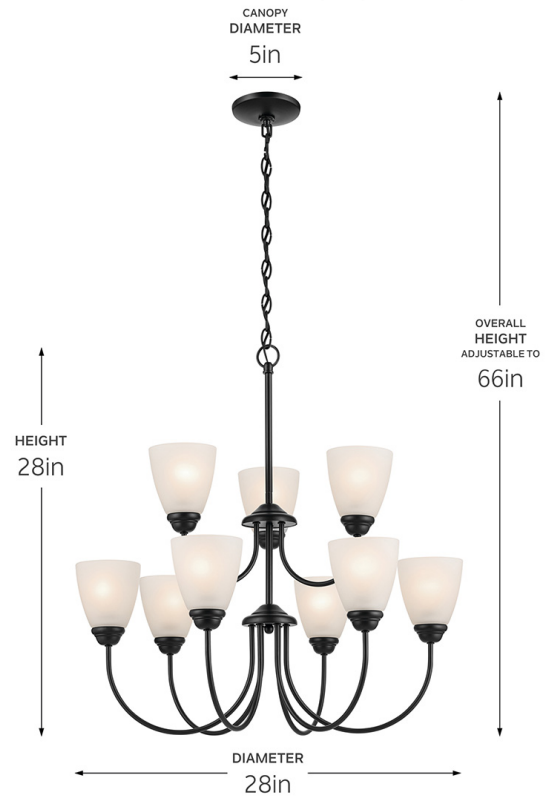

SPECIFICATIONS

Certifications/Qualifications

Prop65	Yes
Location Rating	Dry kichler.com/warranty

Dimensions

Height	28"
Overall Height	66"
Weight	14 LBS
Canopy Width	5"
Canopy Depth	1"
Chain/Stem Length	36"

Electrical

Input Voltage	120 V

Light Source

Light Source	Bulb
Lamp Included	Not Included
# Of Bulbs/LED Modules	9
Max Or Nominal Watt	100 W
Max Wattage/Range	100
Lamp Type	A19
Socket Type	E26 (Medium)
Dimmable	Yes
Dimmable Notes	Dimmable when used with dimmer switch (sold separately); when using LED bulbs, see bulb manufacturer dimming specifications.

Mounting/Installation

Interior/Exterior	Interior Product
Mounting Style	CHAIN HUNG
Mounting Weight	7 LBS
Modular	No
Lead Wire Length	96
Wire Connectors	Wire Nuts

FIXTURE ATTRIBUTES

Housing/Glass

Primary Material	Steel
Shade Included	Yes
Shade Description	Bell Shade
Shade Dimensions	4.75" H x 4.75" DIA

Product/Ordering Information

SKU	43639BK
Finish	Black
UPC	783927076050

Finishes

- Black
- Brushed Nickel
- Olde Bronze