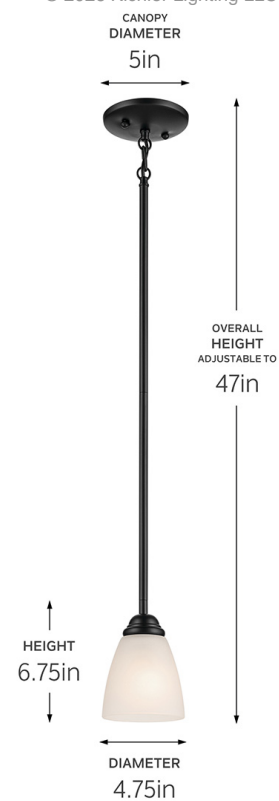

SPECIFICATIONS

Certifications/Qualifications

Prop65	Yes
Location Rating	Dry
	kichler.com/warranty

Dimensions

Height	6.75"
Overall Height	47"
Weight	2.5 LBS
Canopy Width	5"
Canopy Depth	1"

Electrical

Input Voltage	120 V
---------------	-------

Light Source

Light Source	Bulb
Lamp Included	Not Included
# Of Bulbs/LED Modules	1
Max Or Nominal Watt	100 W
Max Wattage/Range	100
Lamp Type	A19
Socket Type	E26 (Medium)
Dimmable	Yes
Dimmable Notes	Dimmable when used with dimmer switch (sold separately); when using LED bulbs, see bulb manufacturer dimming specifications.

Mounting/Installation

Interior/Exterior	Interior Product
Mounting Style	CHAIN HUNG
Mounting Weight	1.7 LBS
Modular	No
Lead Wire Length	96
Wire Connectors	Wire Nuts

FIXTURE ATTRIBUTES

Housing/Glass

Primary Material	Steel
Shade Included	Yes
Shade Description	Bell Shade
Shade Dimensions	4.75" H x 4.75" DIA

Product/Ordering Information

SKU	43640BK
Finish	Black
UPC	783927076067

Finishes

-  Black
-  Brushed Nickel
-  Olde Bronze

ALSO IN THIS FAMILY

43637BK

43637NI

43637OZ