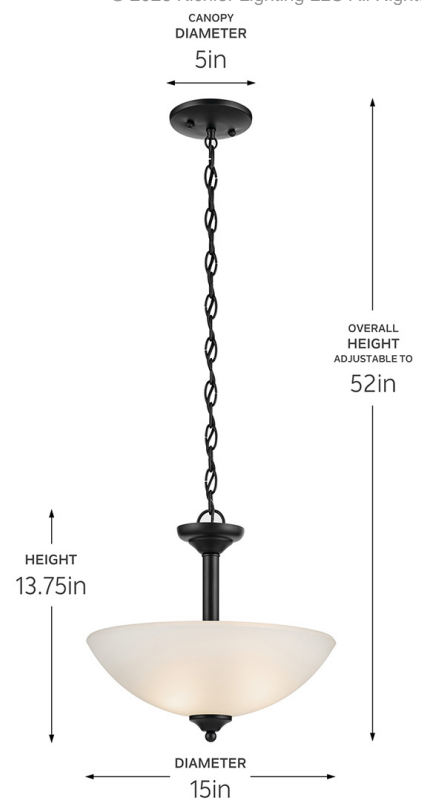

SPECIFICATIONS

Certifications/Qualifications

Prop65	Yes
Location Rating	Dry kichler.com/warranty

Dimensions

Height	13.75"
Overall Height	52"
Weight	5.6 LBS
Canopy Width	5"
Canopy Depth	1"
Chain/Stem Length	36"

Electrical

Input Voltage	120 V

Light Source

Light Source	Bulb
Lamp Included	Not Included
# Of Bulbs/LED Modules	2
Max Or Nominal Watt	100 W
Max Wattage/Range	100
Lamp Type	A19
Socket Type	E26 (Medium)
Dimmable	Yes
Dimmable Notes	Dimmable when used with dimmer switch (sold separately); when using LED bulbs, see bulb manufacturer dimming specifications.

Mounting/Installation

Interior/Exterior	Interior Product
Mounting Style	CHAIN HUNG
Mounting Weight	2.8 LBS
Modular	No
Lead Wire Length	96
Wire Connectors	Wire Nuts

FIXTURE ATTRIBUTES

Housing/Glass

Primary Material	Steel
Shade Included	Yes

Product/Ordering Information

SKU	43641BK
Finish	Black
UPC	783927076074

Finishes

- Black
- Brushed Nickel
- Olde Bronze