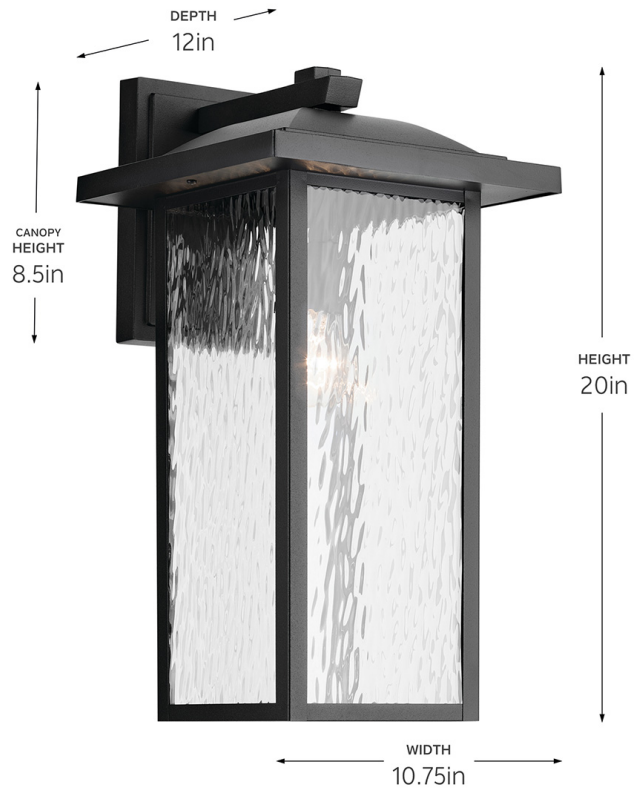

SPECIFICATIONS

Certifications/Qualifications

ADA Compliant	No
Prop65	Yes
DarkSky Approved	No
Location Rating	Wet
	kichler.com/warranty

Dimensions

Height	20"
Width	10.75"
Height From Center Of Wall Opening (Spec Sheet)	2.5"
Depth	12"
Weight	8.434 LBS
Canopy Height	8.5"
Canopy Width	5.75"
Canopy Depth	1.25"

Electrical

Input Voltage	120 V

Light Source

Light Source	Bulb
# Of Bulbs/LED Modules	1
Max Or Nominal Watt	100 W
Max Wattage/Range	100
Lamp Type	A19
Socket Type	E26 (Medium)

Mounting/Installation

Interior/Exterior	Exterior Product
Mounting Weight	6.25 LBS
Lead Wire Length	6
Wire Connectors	Wire Nuts

FIXTURE ATTRIBUTES

Housing/Glass

Primary Material	Aluminum
Shade Included	Yes
Shade Description	Rectangle Shade

Product/Ordering Information

SKU	49928BKT
Finish	Textured Black
UPC	783927075763

Finishes

- Olde Bronze
- Textured Black