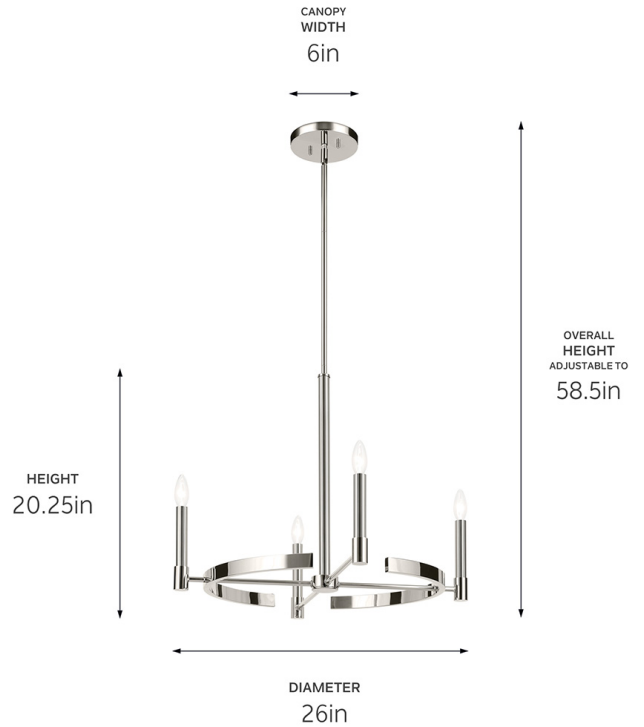

SPECIFICATIONS

Certifications/Qualifications

Prop65	No
Location Rating	Dry kichler.com/warranty

Dimensions

Height	20.25"
Overall Height	58.5"
Weight	9.48 LBS
Canopy Height	0.75"
Canopy Width	6"
Canopy Depth	6"

Electrical

Input Voltage	120 V

Light Source

Light Source	Bulb
Lamp Included	Not Included
# Of Bulbs/LED Modules	4
Max Or Nominal Watt	60 W
Lamp Type	G16.5
Socket Type	E12 (Candelabra)
Dimmable	Yes

Mounting/Installation

Interior/Exterior	Interior Product
Mounting Weight	9.48 LBS
Lead Wire Length	144
Wire Connectors	Wire Nuts

FIXTURE ATTRIBUTES

Housing/Glass

Primary Material	Steel
Shade Included	No
Max Stem Tilt	90 °

Product/Ordering Information

Sku	52426PN
Finish	Polished Nickel
UPC	783927047548

Finishes

- Black
- Brushed Natural Brass
- Polished Nickel