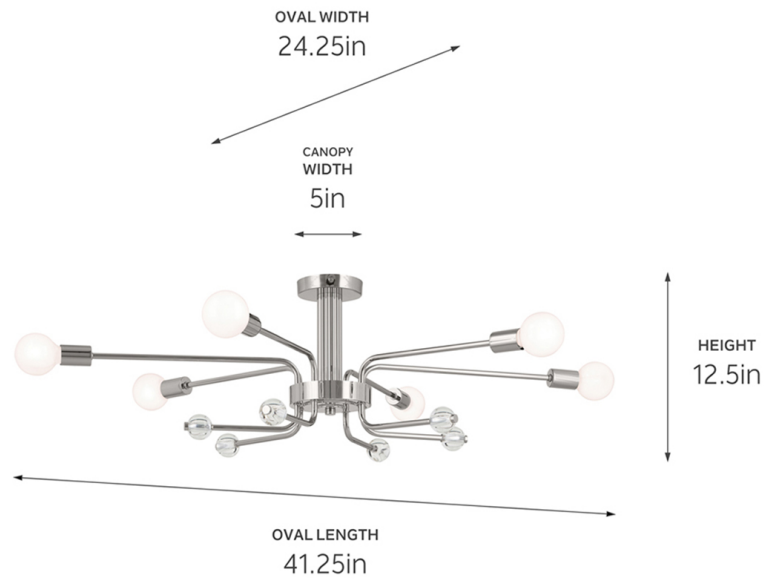

SPECIFICATIONS

Certifications/Qualifications

Prop65	No
Location Rating	Dry kichler.com/warranty

Dimensions

Height	12.5"
Length	41.25"
Width	24.25"
Weight	8.9 LBS
Canopy Width	5"
Canopy Depth	1"

Electrical

Input Voltage	120 V

Light Source

Light Source	Bulb
Lamp Included	Not Included
# Of Bulbs/LED Modules	6
Max Or Nominal Watt	60 W
Lamp Type	A19
Socket Type	E26 (Medium)
Dimmable	Yes
Dimmable Notes	Dimmable when used with dimmer switch (sold separately); when using LED bulbs, see bulb manufacturer dimming specifications.

Mounting/Installation

Interior/Exterior	Interior Product
Mounting Weight	8.9 LBS
Lead Wire Length	6
Wire Connectors	Wire Nuts

FIXTURE ATTRIBUTES

Housing/Glass

Primary Material	Steel
Shade Included	No

Product/Ordering Information

SKU	52602PN
Finish	Polished Nickel
UPC	783927028387

Finishes

- Black
- Champagne Bronze™
- Polished Nickel

ALSO IN THIS FAMILY

52602BK

52602CPZ