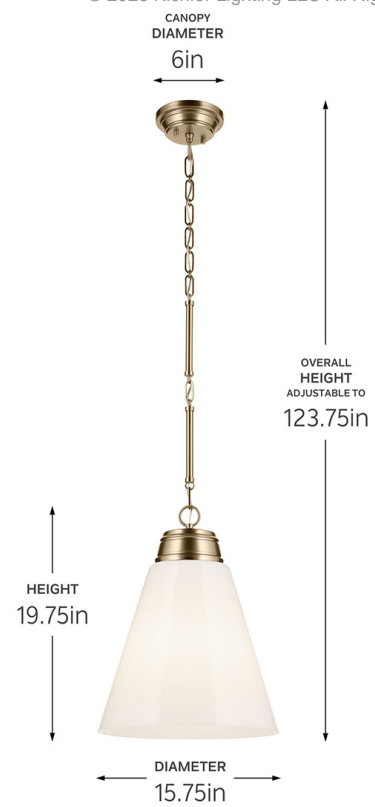

SPECIFICATIONS

Certifications/Qualifications

Prop65	Yes
Location Rating	Dry
	kichler.com/warranty

Dimensions

Height	19.75"
Overall Height	123.75"
Weight	12.3 LBS
Canopy Width	6"
Canopy Depth	1.75"
Chain/Stem Length	72"

Electrical

Input Voltage	120 V

Light Source

Light Source	Bulb
Lamp Included	Not Included
# Of Bulbs/LED Modules	1
Max Or Nominal Watt	75 W
Lamp Type	T10
Socket Type	E26 (Medium)
Dimmable	Yes

Mounting/Installation

Interior/Exterior	Interior Product
Mounting Weight	5 LBS
Lead Wire Length	120

FIXTURE ATTRIBUTES

Housing/Glass

Primary Material	Steel
Shade Included	Yes
Shade Description	Glass Cone Shade
Shade Dimensions	15.75" DIA X 15.00"

Product/Ordering Information

Sku	52662CPZ
Finish	Champagne Bronze™
UPC	783927053051

Finishes

- Black
- Black
- Champagne Bronze™
- Champagne Bronze™
- Polished Nickel
- Polished Nickel

ALSO IN THIS FAMILY