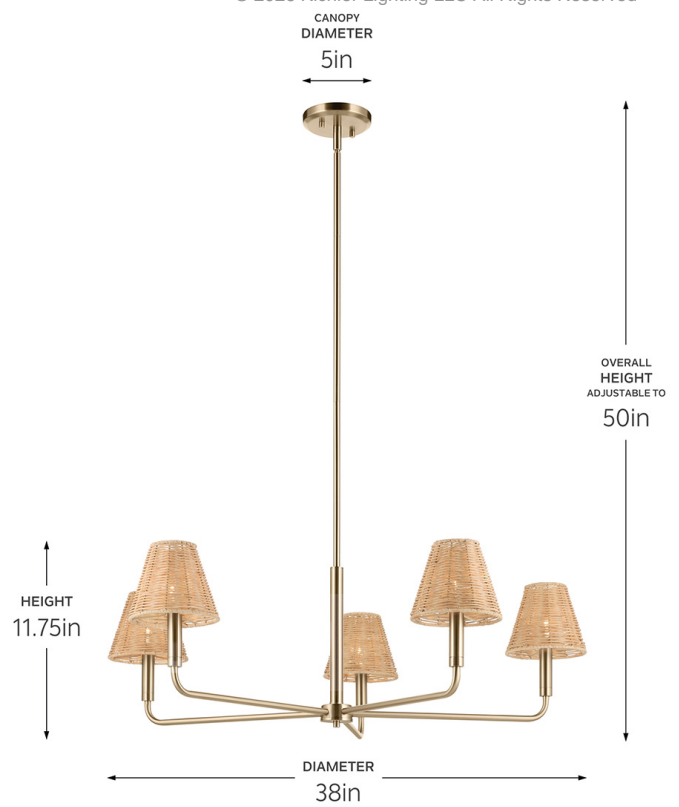

SPECIFICATIONS

Certifications/Qualifications

Prop65	Yes
Location Rating	Dry kichler.com/warranty

Dimensions

Height	11.75"
Overall Height	50"
Weight	8.8 LBS
Canopy Width	5"
Canopy Depth	0.75"

Electrical

Input Voltage	120 V

Light Source

Light Source	Bulb
Lamp Included	Not Included
# Of Bulbs/LED Modules	5
Max Or Nominal Watt	15 W
Lamp Type	B10
Socket Type	E12 (Candelabra)
Dimmable	Yes

Mounting/Installation

Interior/Exterior	Interior Product
Mounting Weight	6.4 LBS
Lead Wire Length	144
Wire Connectors	Wire Nuts

FIXTURE ATTRIBUTES

Housing/Glass

Primary Material	Steel
Shade Included	Yes
Shade Description	Rattan Cone Shade
Shade Dimensions	5" H x 6" DIA
Max Stem Tilt	90 °

Product/Ordering Information

SKU	52731CPZ
Finish	Champagne Bronze™
UPC	783927055192

Finishes

Champagne Bronze™

ALSO IN THIS FAMILY

52730CPZ