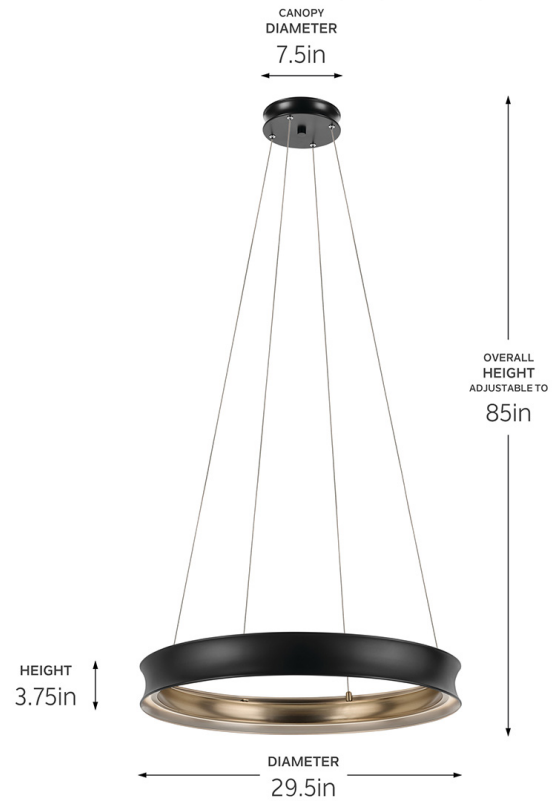

SPECIFICATIONS

Certifications/Qualifications

Prop65	Yes
Location Rating	Dry kichler.com/warranty

Dimensions

Height	3.75"
Overall Height	85"
Weight	12.72 LBS
Canopy Width	7.5"
Canopy Depth	2.25"

Electrical

Input Voltage	120 V
Supply Wire (Degrees)	75

Light Source

Light Source	Integrated LED
Lamp Included	Integrated
# Of Bulbs/LED Modules	1
Max Or Nominal Watt	74 W
Lamp Type	Integrated
Socket Type	Integrated LED
Dimmable	Yes

Photometrics

Color Temperature Range	3000K
Color Rendering Index (CRI)	90
Delivered Lumens	1970 L
Delivered Efficacy (Lumens/Watt)	26.6

Mounting/Installation

Interior/Exterior	Interior Product
Mounting Weight	12.72 LBS
Lead Wire Length	96
Wire Connectors	Wire Nuts

FIXTURE ATTRIBUTES

Housing/Glass

Primary Material	Steel
Diffuser Description	White

Product/Ordering Information

SKU	52746BKLED
Finish	Black
UPC	783927067256

Finishes

- Black | Champagne Bronze™
- Champagne Bronze™

ALSO IN THIS FAMILY