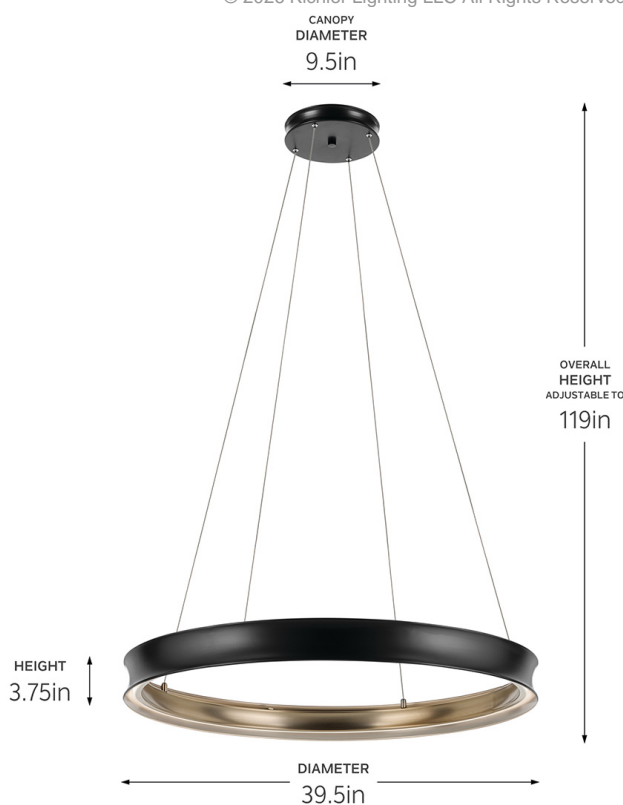

SPECIFICATIONS

Certifications/Qualifications

Prop65	Yes
Location Rating	Dry kichler.com/warranty

Dimensions

Height	3.75"
Overall Height	119"
Weight	17.36 LBS
Canopy Diameter	9.5"
Canopy Depth	2"

Electrical

Input Voltage	120 V
Supply Wire (Degrees)	90

Light Source

Light Source	Integrated LED
Lamp Included	Integrated
# Of Bulbs/LED Modules	1
Max Or Nominal Watt	110 W
Lamp Type	Integrated
Socket Type	Integrated LED
Dimmable	Yes

Photometrics

Color Temperature Range	3000K
Color Rendering Index (CRI)	90
Delivered Lumens	2010 L
Delivered Efficacy (Lumens/Watt)	18.2

Mounting/Installation

Interior/Exterior	Interior Product
Mounting Weight	17.36 LBS
Lead Wire Length	120
Wire Connectors	Wire Nuts

FIXTURE ATTRIBUTES

Housing/Glass

Primary Material	Steel
Diffuser Description	White

Product/Ordering Information

SKU	52747BKLED
Finish	Black
UPC	783927067270

Finishes

- Black | Champagne Bronze™
- Champagne Bronze™

ALSO IN THIS FAMILY