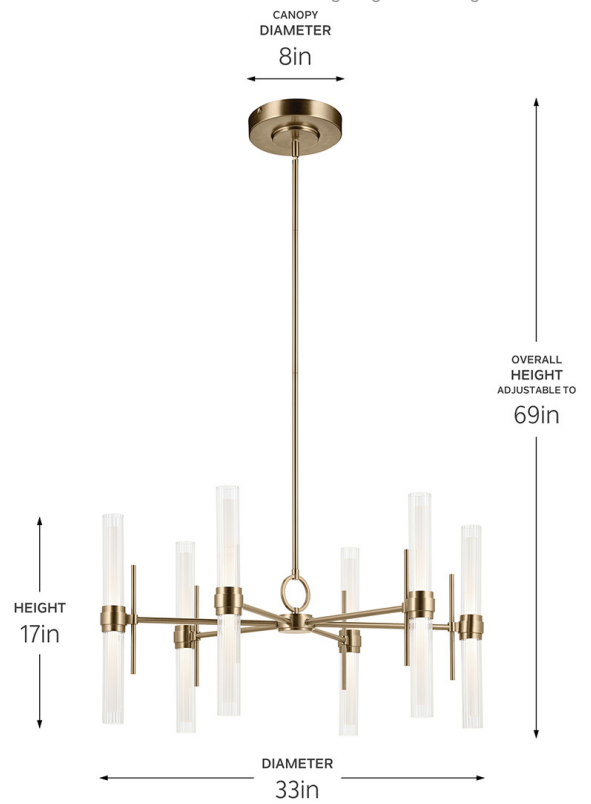

SPECIFICATIONS

Certifications/Qualifications

Prop65	Yes
Location Rating	Dry kichler.com/warranty

Dimensions

Height	17"
Overall Height	69"
Weight	18.94 LBS
Canopy Width	8"
Canopy Depth	1.75"

Electrical

Input Voltage	120 V
Supply Wire (Degrees)	75

Light Source

Light Source	Integrated LED
Lamp Included	Integrated
# Of Bulbs/LED Modules	12
Max Or Nominal Watt	55 W
Lamp Type	Integrated
Socket Type	Integrated LED
Dimmable	Yes

Photometrics

Color Temperature Range	3000K
Color Rendering Index (CRI)	90
Delivered Lumens	4350 L
Delivered Efficacy (Lumens/Watt)	79

Mounting/Installation

Interior/Exterior	Interior Product
Mounting Weight	13.66 LBS
Lead Wire Length	144
Wire Connectors	Wire Nuts

FIXTURE ATTRIBUTES

Housing/Glass

Primary Material	Steel
Diffuser Description	White
Shade Included	Yes
Shade Description	Cylinder Shade
Max Stem Tilt	90 °

Product/Ordering Information

SKU	52752CPZLED
Finish	Champagne Bronze™
UPC	783927067034

Finishes

- Black
- Champagne Bronze™
- Polished Nickel

ALSO IN THIS FAMILY