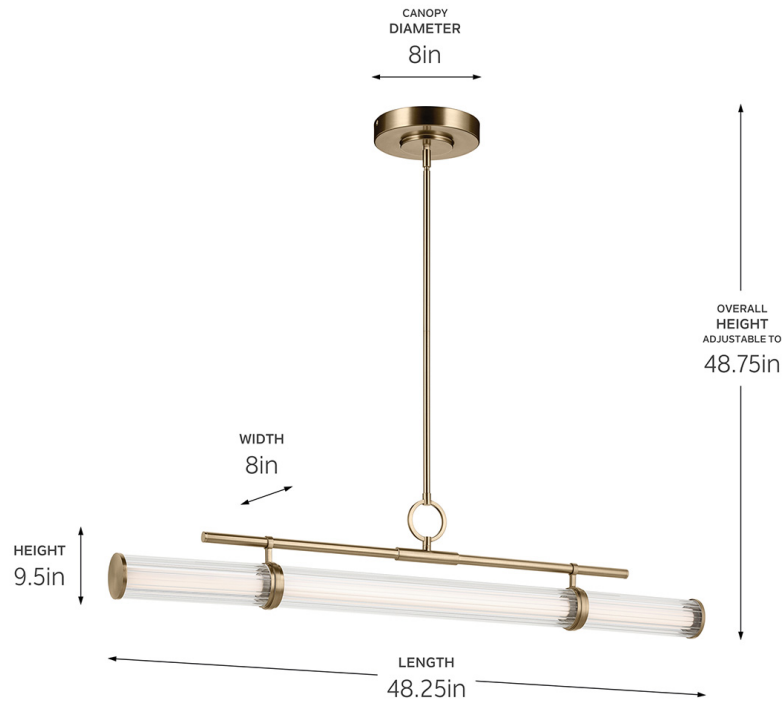

SPECIFICATIONS

Certifications/Qualifications

Prop65	Yes
Location Rating	Dry kichler.com/warranty

Dimensions

Height	9.5"
Overall Height	48.75"
Length	48.25"
Width	8"
Weight	12.98 LBS
Canopy Diameter	8"
Canopy Depth	1.75"

Electrical

Input Voltage	120 V
Supply Wire (Degrees)	75

Light Source

Light Source	Integrated LED
Lamp Included	Integrated
# Of Bulbs/LED Modules	1
Max Or Nominal Watt	48 W
Lamp Type	Integrated
Socket Type	Integrated LED
Dimmable	Yes

Photometrics

Color Temperature Range	3000K
Color Rendering Index (CRI)	90
Delivered Lumens	3100 L
Delivered Efficacy (Lumens/Watt)	64.5

Mounting/Installation

Interior/Exterior	Interior Product
Mounting Weight	12.98 LBS
Lead Wire Length	144
Wire Connectors	Wire Nuts

FIXTURE ATTRIBUTES

Housing/Glass

Primary Material	Steel
Diffuser Description	White
Shade Description	Cylinder Shade
Max Stem Tilt	90 °

Product/Ordering Information

SKU	52753CPZLED
Finish	Champagne Bronze™
UPC	783927061797

Finishes

- Black
- Champagne Bronze™
- Polished Nickel