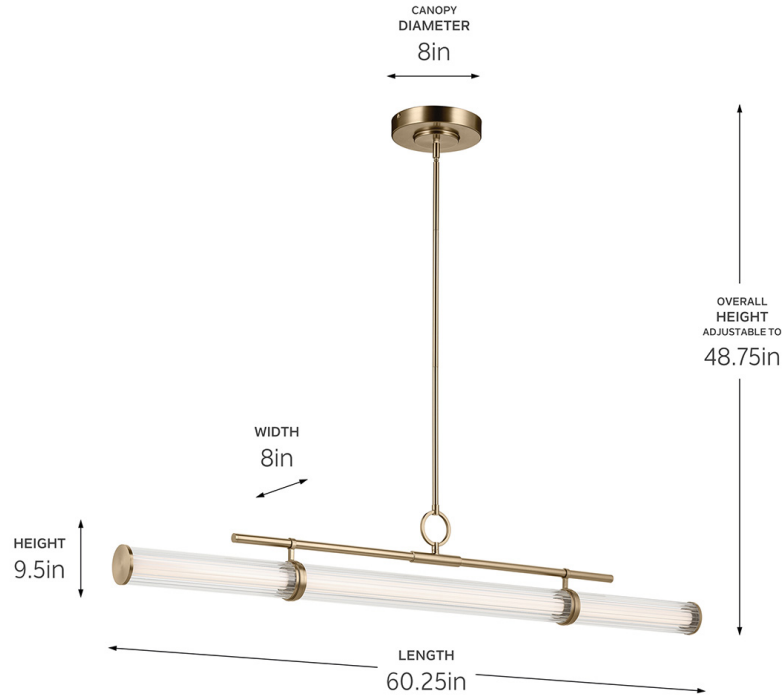

SPECIFICATIONS

Certifications/Qualifications

Prop65	Yes
Location Rating	Dry kichler.com/warranty

Dimensions

Height	9.5"
Overall Height	48.75"
Length	60.25"
Width	8"
Weight	14.37 LBS
Canopy Width	8"
Canopy Depth	1.75"

Electrical

Input Voltage	120 V
Supply Wire (Degrees)	75

Light Source

Light Source	Integrated LED
Lamp Included	Integrated
# Of Bulbs/LED Modules	1
Max Or Nominal Watt	45 W
Lamp Type	Integrated
Socket Type	Integrated LED
Dimmable	Yes

Photometrics

Color Temperature Range	3000K
Color Rendering Index (CRI)	90
Delivered Lumens	3530 L
Delivered Efficacy (Lumens/Watt)	88.2

Mounting/Installation

Interior/Exterior	Interior Product
Mounting Weight	14.37 LBS
Lead Wire Length	144
Wire Connectors	Wire Nuts

FIXTURE ATTRIBUTES

Housing/Glass

Primary Material	Steel
Diffuser Description	White
Shade Description	Cylinder Shade
Max Stem Tilt	90 °

Product/Ordering Information

SKU	52754CPZLED
Finish	Champagne Bronze™
UPC	783927064484

Finishes

- Black
- Champagne Bronze™
- Polished Nickel