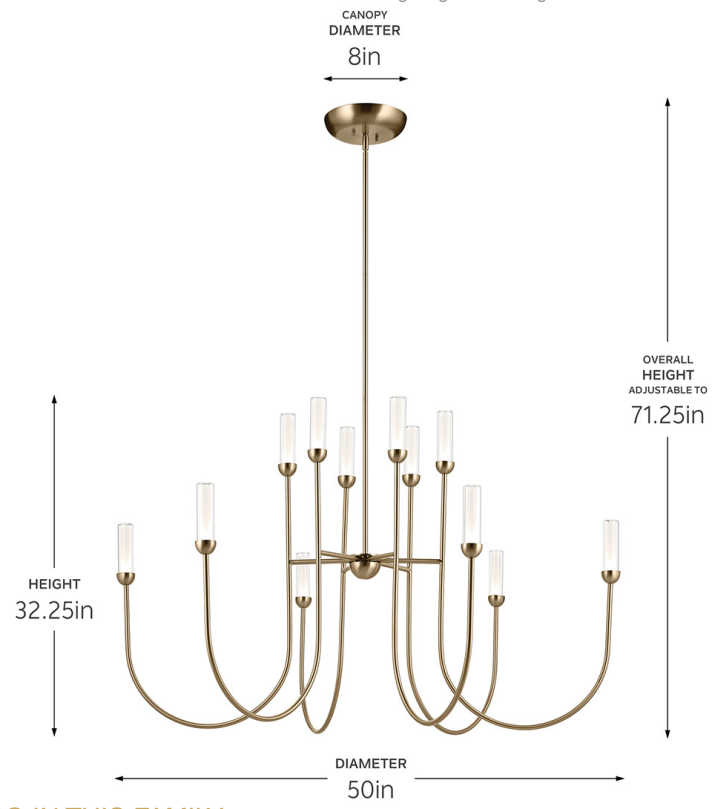

SPECIFICATIONS

Certifications/Qualifications

Prop65	Yes
Location Rating	Dry kichler.com/warranty

Dimensions

Height	32.25"
Overall Height	71.25"
Weight	17.62 LBS
Canopy Width	8"
Canopy Depth	1.75"

Electrical

Input Voltage	120 V
Supply Wire (Degrees)	75

Light Source

Light Source	Integrated LED
Lamp Included	Integrated
# Of Bulbs/LED Modules	12
Max Or Nominal Watt	55 W
Lamp Type	Integrated
Socket Type	Integrated LED
Dimmable	Yes

Photometrics

Color Temperature Range	3000K
Color Rendering Index (CRI)	90
Delivered Lumens	4360 L
Delivered Efficacy (Lumens/Watt)	79.2

Mounting/Installation

Interior/Exterior	Interior Product
Mounting Weight	14.14 LBS
Lead Wire Length	144
Wire Connectors	Wire Nuts

FIXTURE ATTRIBUTES

Housing/Glass

Primary Material	Steel
Shade Description	Cylinder Shade
Shade Dimensions	1.75"DIA X 5.75"H
Max Stem Tilt	90 °

Product/Ordering Information

Sku	52758CPZLED
Finish	Champagne Bronze™
UPC	783927068598

Finishes

- Black
- Champagne Bronze™
- Polished Nickel