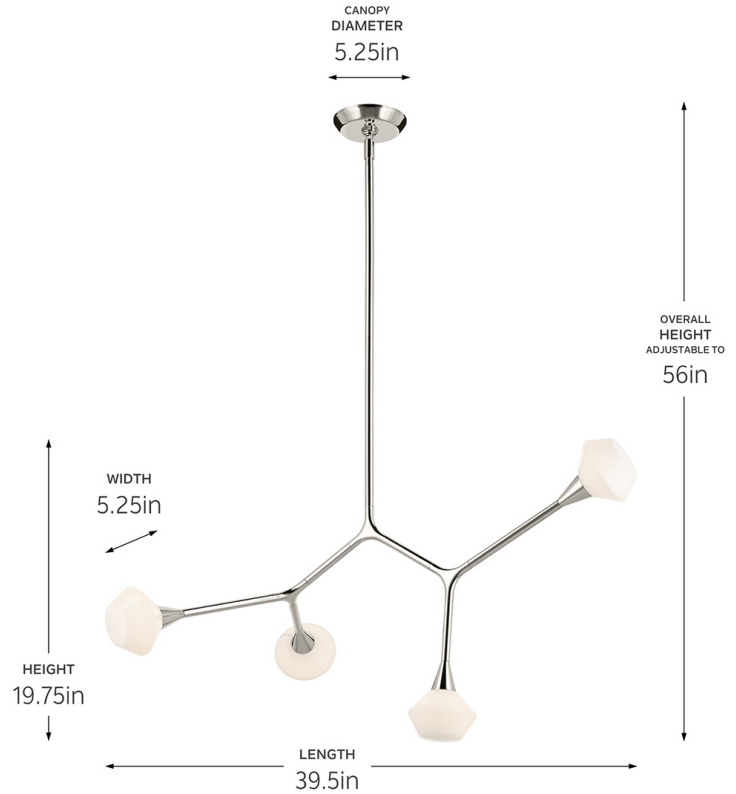

SPECIFICATIONS

Certifications/Qualifications

Prop65	No
Location Rating	Dry kichler.com/warranty

Dimensions

Height	19.75"
Overall Height	56"
Length	39.5"
Width	5.25"
Weight	6.8 LBS
Canopy Width	5.25"
Canopy Depth	1"

Light Source

Light Source	Bulb
Lamp Included	Not Included
# Of Bulbs/LED Modules	4
Max Or Nominal Watt	5 W
Lamp Type	G
Socket Type	G9 Pin Blade (9mm Pin Blade)
Dimmable	Yes

Mounting/Installation

Interior/Exterior	Interior Product
Mounting Weight	4.8 LBS
Lead Wire Length	144

FIXTURE ATTRIBUTES

Housing/Glass

Primary Material	Steel
Shade Description	Unique Shade
Max Stem Tilt	90 °

Product/Ordering Information

Sku	52762PN
Finish	Polished Nickel
UPC	783927056335

Finishes

-  Black
-  Champagne Bronze™
-  Polished Nickel