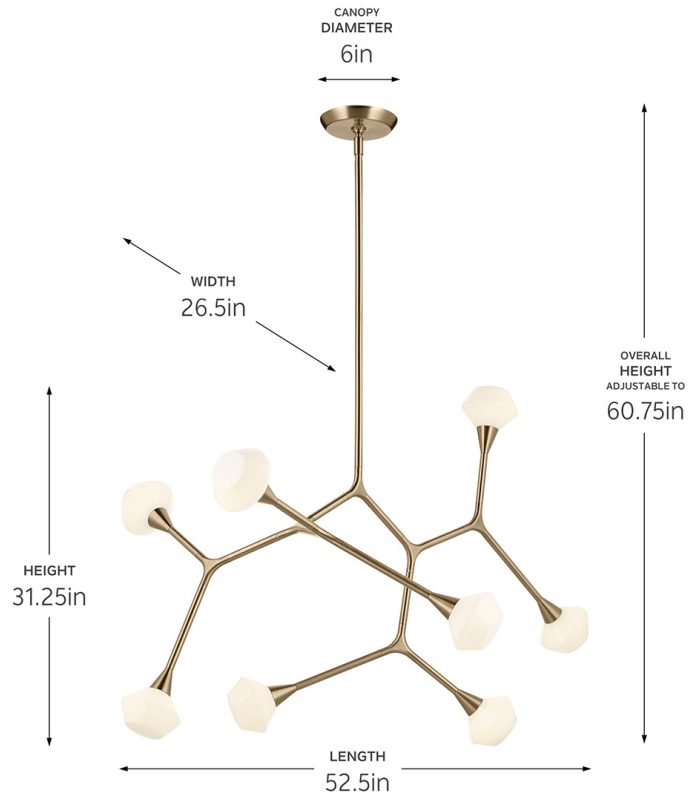

SPECIFICATIONS

Certifications/Qualifications

Prop65	Yes
Location Rating	Dry kichler.com/warranty

Dimensions

Height	31.25"
Overall Height	60.75"
Length	52.5"
Width	26.5"
Weight	11.8 LBS
Canopy Width	6"
Canopy Depth	1"

Electrical

Input Voltage	120 V
---------------	-------

Light Source

Light Source	Bulb
Lamp Included	Not Included
# Of Bulbs/LED Modules	8
Max Or Nominal Watt	5 W
Lamp Type	G
Socket Type	G9 Pin Blade (9mm Pin Blade)
Dimmable	Yes

Mounting/Installation

Interior/Exterior	Interior Product
Mounting Weight	7.8 LBS
Lead Wire Length	144
Wire Connectors	Wire Nuts

FIXTURE ATTRIBUTES

Housing/Glass

Primary Material	Steel
Shade Description	Unique Shade
Shade Dimensions	3.75"H X 4.75"DIA
Max Stem Tilt	90 °

Product/Ordering Information

Sku	52763CPZ
Finish	Champagne Bronze™
UPC	783927056441

Finishes

- Black
- Champagne Bronze™
- Polished Nickel

ALSO IN THIS FAMILY