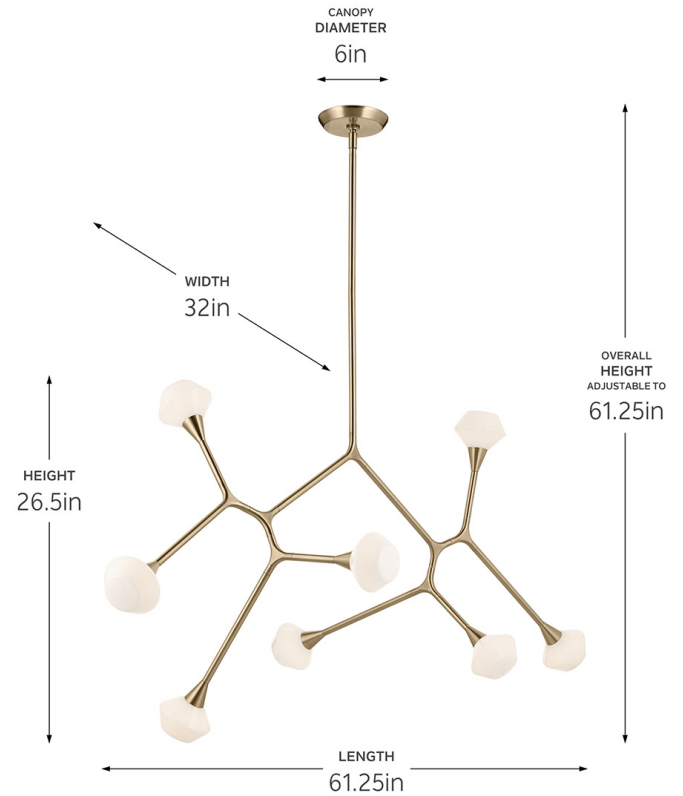

SPECIFICATIONS

Certifications/Qualifications

Prop65	Yes
Location Rating	Dry kichler.com/warranty

Dimensions

Height	26.5"
Overall Height	61.25"
Length	61.25"
Width	32"
Weight	12.3 LBS
Canopy Width	6"
Canopy Depth	1"

Electrical

Input Voltage	120 V
---------------	-------

Light Source

Light Source	Bulb
Lamp Included	Not Included
# Of Bulbs/LED Modules	8
Max Or Nominal Watt	5 W
Lamp Type	G
Socket Type	G9 Pin Blade (9mm Pin Blade)
Dimmable	Yes

Mounting/Installation

Interior/Exterior	Interior Product
Mounting Weight	8.3 LBS
Lead Wire Length	144
Wire Connectors	Wire Nuts

FIXTURE ATTRIBUTES

Housing/Glass

Primary Material	Steel
Shade Dimensions	3.75"H X 4.75"DIA
Max Stem Tilt	90 °

Product/Ordering Information

SKU	52764CPZ
Finish	Champagne Bronze™
UPC	783927059367

Finishes

- Black
- Champagne Bronze™
- Polished Nickel

ALSO IN THIS FAMILY