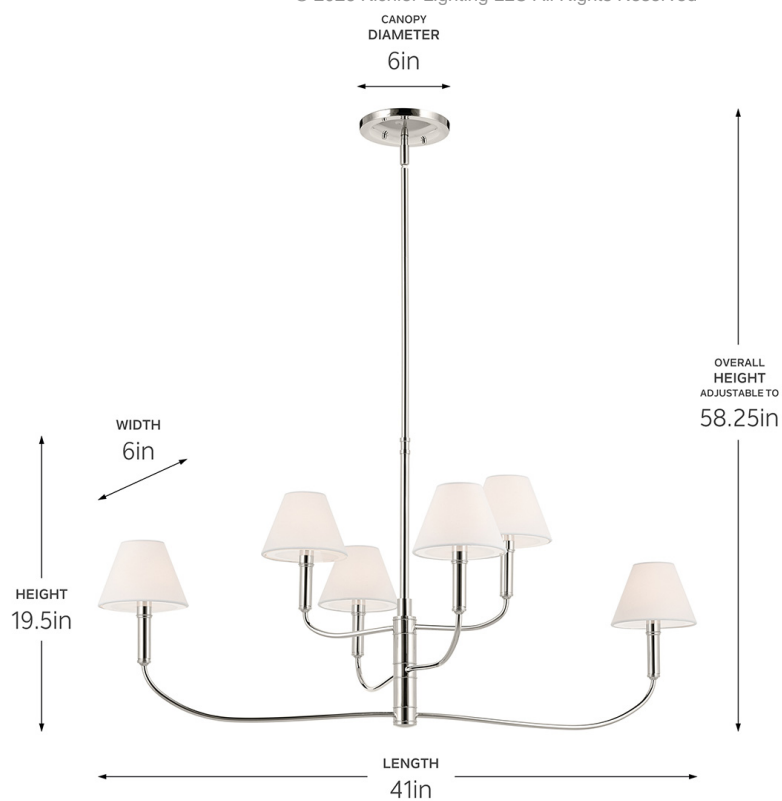

SPECIFICATIONS

Certifications/Qualifications

Prop65	No
Location Rating	Dry kichler.com/warranty

Dimensions

Height	19.5"
Overall Height	58.25"
Length	41"
Width	6"
Weight	8 LBS
Canopy Width	6"
Canopy Depth	1.25"

Electrical

Input Voltage	120 V

Light Source

Light Source	Bulb
Lamp Included	Not Included
# Of Bulbs/LED Modules	6
Max Or Nominal Watt	25 W
Lamp Type	B10
Socket Type	E12 (Candelabra)
Dimmable	Yes

Mounting/Installation

Interior/Exterior	Interior Product
Mounting Weight	7.1 LBS
Lead Wire Length	144
Wire Connectors	Wire Nuts

FIXTURE ATTRIBUTES

Housing/Glass

Primary Material	Steel
Diffuser Description	Clear
Shade Description	Fabric Tapered Shade
Shade Dimensions	4.25"H X 6" DIA
Max Stem Tilt	90 °

Product/Ordering Information

SKU	52767PN
Finish	Polished Nickel
UPC	783927056076

Finishes

- Black
- Champagne Bronze™
- Polished Nickel