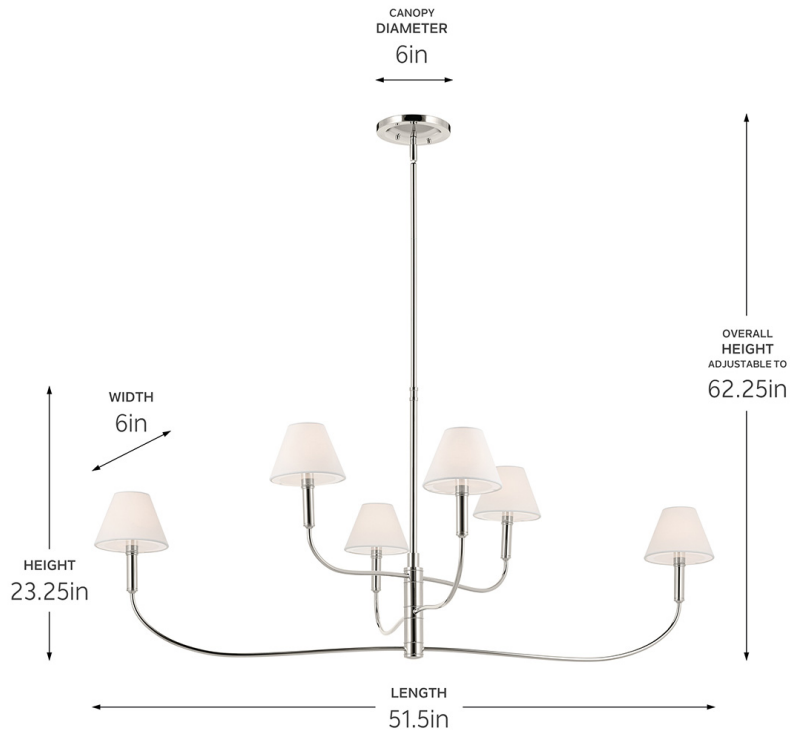

SPECIFICATIONS

Certifications/Qualifications

Prop65	No
Location Rating	Dry kichler.com/warranty

Dimensions

Height	23.25"
Overall Height	62.25"
Length	51.5"
Width	6"
Weight	7.92 LBS
Canopy Width	6"
Canopy Depth	1.25"

Electrical

Input Voltage	120 V

Light Source

Light Source	Bulb
Lamp Included	Not Included
# Of Bulbs/LED Modules	6
Max Or Nominal Watt	25 W
Lamp Type	B10
Socket Type	E12 (Candelabra)
Dimmable	Yes

Mounting/Installation

Interior/Exterior	Interior Product
Mounting Weight	7.02 LBS
Lead Wire Length	144
Wire Connectors	Wire Nuts

FIXTURE ATTRIBUTES

Housing/Glass

Primary Material	Steel
Diffuser Description	Clear
Shade Description	Fabric Tapered Shade
Shade Dimensions	4.25"H X 6" DIA
Max Stem Tilt	90 °

Product/Ordering Information

SKU	52768PN
Finish	Polished Nickel
UPC	783927056137

Finishes

- Black
- Champagne Bronze™
- Polished Nickel