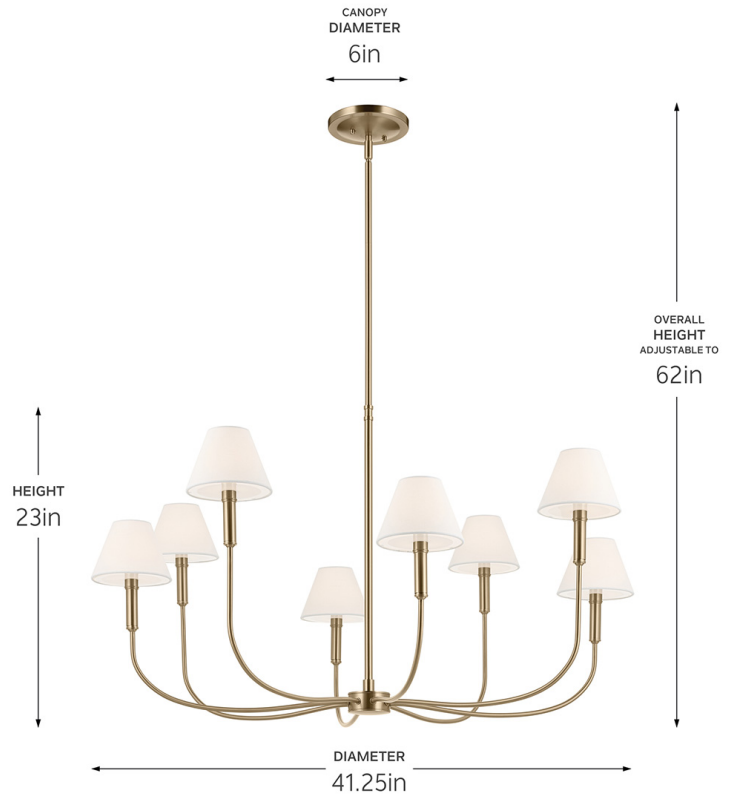

SPECIFICATIONS

Certifications/Qualifications

Prop65	Yes
Location Rating	Dry kichler.com/warranty

Dimensions

Height	23"
Overall Height	62"
Weight	10.3 LBS
Canopy Width	6"
Canopy Depth	1.25"

Electrical

Input Voltage	120 V

Light Source

Light Source	Bulb
Lamp Included	Not Included
# Of Bulbs/LED Modules	8
Max Or Nominal Watt	25 W
Lamp Type	B10
Socket Type	E12 (Candelabra)
Dimmable	Yes

Mounting/Installation

Interior/Exterior	Interior Product
Mounting Weight	9.1 LBS
Lead Wire Length	144
Wire Connectors	Wire Nuts

FIXTURE ATTRIBUTES

Housing/Glass

Primary Material	Steel
Diffuser Description	Clear
Shade Description	Fabric Tapered Shade
Shade Dimensions	4.25"H X 6" DIA
Max Stem Tilt	90 °

Product/Ordering Information

SKU	52769CPZ
Finish	Champagne Bronze™
UPC	783927056168

Finishes

- Black
- Champagne Bronze™
- Polished Nickel