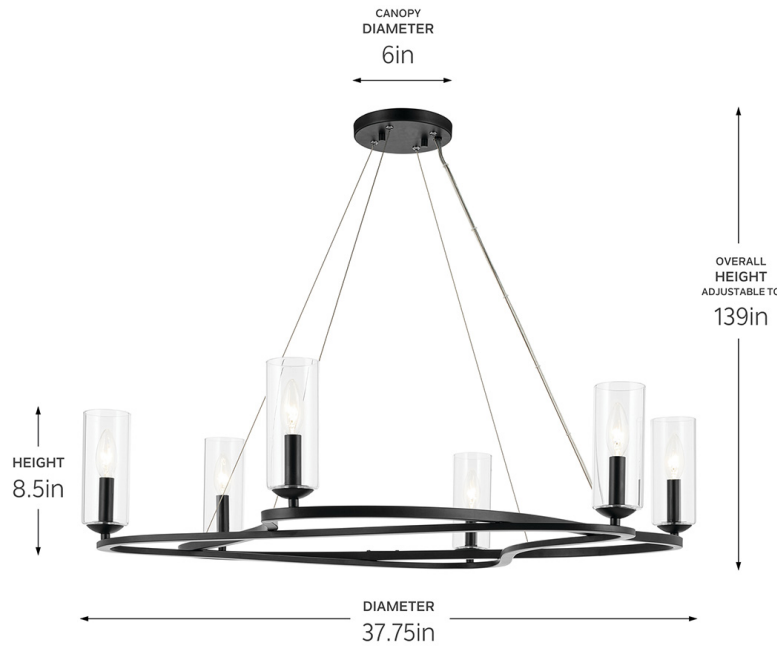

SPECIFICATIONS

Certifications/Qualifications

Prop65	No
Location Rating	Dry kichler.com/warranty

Dimensions

Height	8.5"
Overall Height	139"
Weight	10.8 LBS
Canopy Width	6"
Canopy Depth	0.75"

Electrical

Input Voltage	120 V

Light Source

Light Source	Bulb
Lamp Included	Not Included
# Of Bulbs/LED Modules	6
Max Or Nominal Watt	60 W
Lamp Type	B10
Socket Type	E12 (Candelabra)
Dimmable	Yes

Mounting/Installation

Interior/Exterior	Interior Product
Mounting Weight	7.2 LBS
Lead Wire Length	144
Wire Connectors	Wire Nuts

FIXTURE ATTRIBUTES

Housing/Glass

Primary Material	Steel
Shade Description	Cylinder Shade
Shade Dimensions	6.75" H X 2.75" DIA

Product/Ordering Information

SKU	52771BK
Finish	Black
UPC	783927068987

Finishes

- Black
- Champagne Bronze™
- Polished Nickel