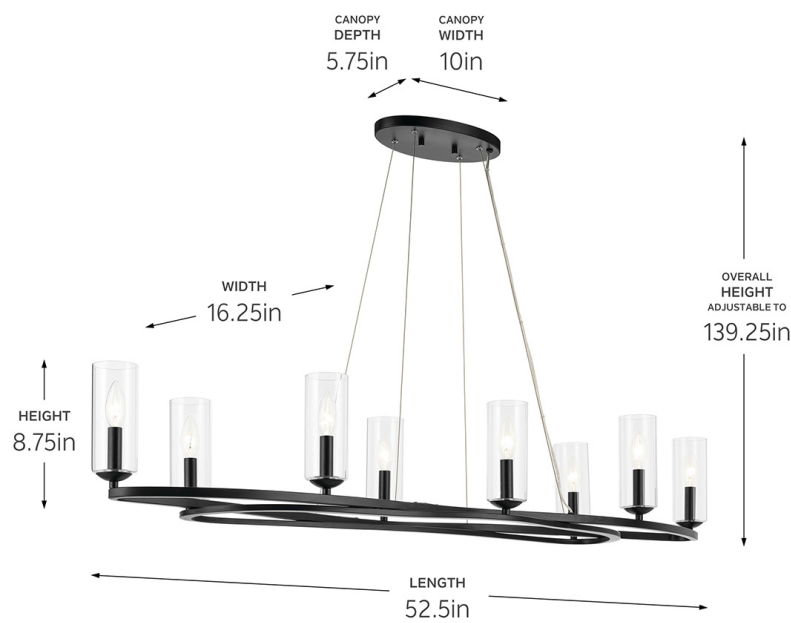

**SPECIFICATIONS**

Certifications/Qualifications	
Prop65	No
Location Rating	Dry <a href="http://kichler.com/warranty">kichler.com/warranty</a>
Dimensions	
Height	8.75"
Overall Height	139.25"
Length	52.5"
Width	16.25"
Weight	12.3 LBS
Canopy Height	5.75"
Canopy Width	10"
Canopy Depth	0.75"
Electrical	
Input Voltage	120 V
Light Source	
Light Source	Bulb
Lamp Included	Not Included
# Of Bulbs/LED Modules	8
Max Or Nominal Watt	60 W
Lamp Type	B10
Socket Type	E12 (Candelabra)
Dimmable	Yes

Mounting/Installation	
Interior/Exterior	Interior Product
Mounting Weight	7.5 LBS
Lead Wire Length	144
Wire Connectors	Wire Nuts

**FIXTURE ATTRIBUTES**

Housing/Glass	
Primary Material	Steel
Shade Description	Cylinder Shade
Shade Dimensions	6.75" H X 2.75" DIA

Product/Ordering Information	
SKU	52772BK
Finish	Black
UPC	783927069267

- Finishes**
- Black
  - Champagne Bronze™
  - Polished Nickel

**ALSO IN THIS FAMILY**

52771BK

52771CPZ

52771PN