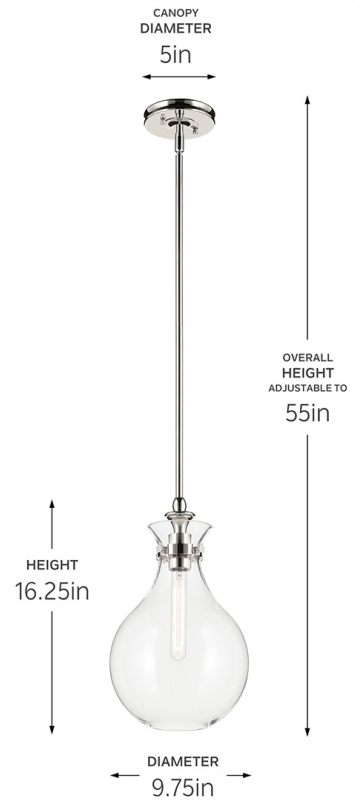

**SPECIFICATIONS**

**Certifications/Qualifications**

Prop65	No
Location Rating	Dry <a href="http://kichler.com/warranty">kichler.com/warranty</a>

**Dimensions**

Height	16.25"
Overall Height	55"
Weight	5 LBS
Canopy Width	5"
Canopy Depth	1"

**Electrical**

Input Voltage	120 V
---------------	-------

**Light Source**

Light Source	Bulb
Lamp Included	Not Included
# Of Bulbs/LED Modules	1
Max Or Nominal Watt	100 W
Lamp Type	T10
Socket Type	E26 (Medium)
Dimmable	Yes

**Mounting/Installation**

Interior/Exterior	Interior Product
Mounting Weight	5 LBS
Lead Wire Length	96
Wire Connectors	Wire Nuts

**FIXTURE ATTRIBUTES**

**Housing/Glass**

Primary Material	Steel
Shade Description	Hourglass Shade
Shade Dimensions	9.75"DIA X 14.25"H
Max Stem Tilt	90 °

**Product/Ordering Information**

Sku	52776PNCLR
Finish	Polished Nickel
UPC	783927068796

**Finishes**

-  Black
-  Black
-  Champagne Bronze™
-  Champagne Bronze™
-  Polished Nickel
-  Polished Nickel

**ALSO IN THIS FAMILY**