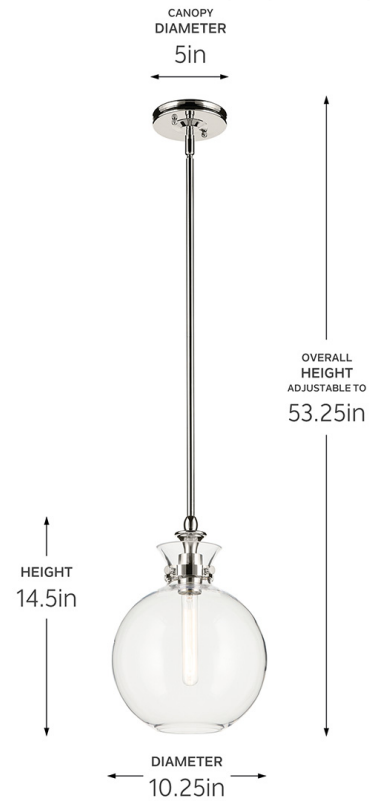

SPECIFICATIONS

Certifications/Qualifications

Prop65	No
Location Rating	Dry kichler.com/warranty

Dimensions

Height	14.5"
Overall Height	53.25"
Weight	6.84 LBS
Canopy Width	5"
Canopy Depth	1"

Electrical

Input Voltage	120 V

Light Source

Light Source	Bulb
Lamp Included	Not Included
# Of Bulbs/LED Modules	1
Max Or Nominal Watt	100 W
Lamp Type	T10
Socket Type	E26 (Medium)
Dimmable	Yes

Mounting/Installation

Interior/Exterior	Interior Product
Mounting Weight	6.84 LBS
Lead Wire Length	96
Wire Connectors	Wire Nuts

FIXTURE ATTRIBUTES

Housing/Glass

Primary Material	Steel
Shade Description	Round Shade
Shade Dimensions	10.25"DIA X 12.5"H
Max Stem Tilt	90 °

Product/Ordering Information

Sku	52778PNCLR
Finish	Polished Nickel
UPC	783927068949

Finishes

- Black
- Black
- Champagne Bronze™
- Champagne Bronze™
- Polished Nickel
- Polished Nickel

ALSO IN THIS FAMILY