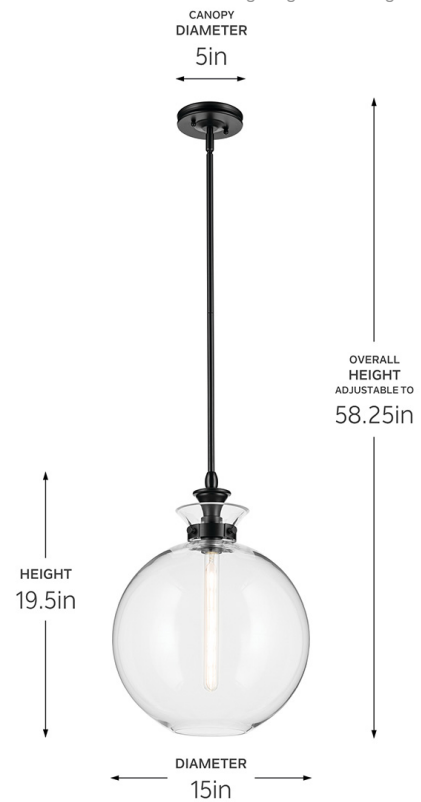

SPECIFICATIONS

Certifications/Qualifications

Prop65	No
Location Rating	Dry kichler.com/warranty

Dimensions

Height	19.5"
Overall Height	58.25"
Weight	9.2 LBS
Canopy Width	5"
Canopy Depth	1"

Electrical

Input Voltage	120 V

Light Source

Light Source	Bulb
Lamp Included	Not Included
# Of Bulbs/LED Modules	1
Max Or Nominal Watt	100 W
Lamp Type	T8
Socket Type	E26 (Medium)
Dimmable	Yes

Mounting/Installation

Interior/Exterior	Interior Product
Mounting Weight	9.2 LBS
Lead Wire Length	96
Wire Connectors	Wire Nuts

FIXTURE ATTRIBUTES

Housing/Glass

Primary Material	Steel
Shade Description	Round Shade
Shade Dimensions	15"DIA X 16.75"H
Max Stem Tilt	90 °

Product/Ordering Information

Sku	52779BKCLR
Finish	Black
UPC	783927068888

Finishes

- Black
- Black
- Champagne Bronze™
- Champagne Bronze™
- Polished Nickel
- Polished Nickel

ALSO IN THIS FAMILY