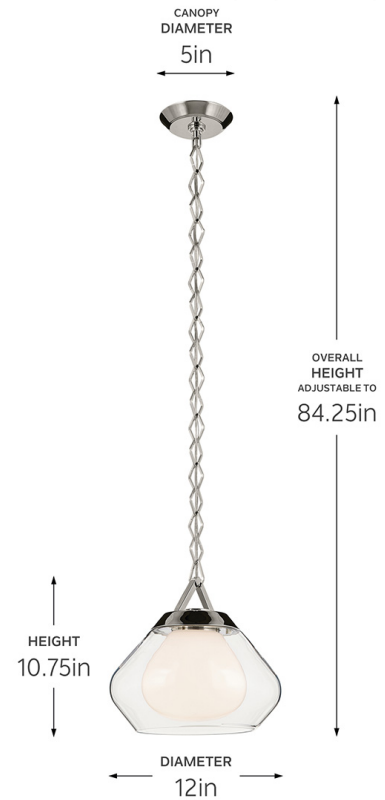

SPECIFICATIONS

Certifications/Qualifications

Prop65	No
Location Rating	Dry kichler.com/warranty

Dimensions

Height	10.75"
Overall Height	84.25"
Weight	7.48 LBS
Canopy Width	5"
Canopy Depth	1"
Chain/Stem Length	72"

Electrical

Input Voltage	120 V
---------------	-------

Light Source

Light Source	Bulb
Lamp Included	Not Included
# Of Bulbs/LED Modules	1
Max Or Nominal Watt	75 W
Lamp Type	A19
Socket Type	E26 (Medium)
Dimmable	Yes

Mounting/Installation

Interior/Exterior	Interior Product
Mounting Weight	6.18 LBS
Lead Wire Length	96
Wire Connectors	Wire Nuts

FIXTURE ATTRIBUTES

Housing/Glass

Primary Material	Steel
Shade Description	Unique Shade
Shade Dimensions	12"DIA X 7.5"H, 7.25"DIA X 7"H

Product/Ordering Information

SKU	52782PN
Finish	Polished Nickel
UPC	783927056236

Finishes

- Black
- Champagne Bronze™
- Polished Nickel

ALSO IN THIS FAMILY

52783BK

52783CPZ

52783PN