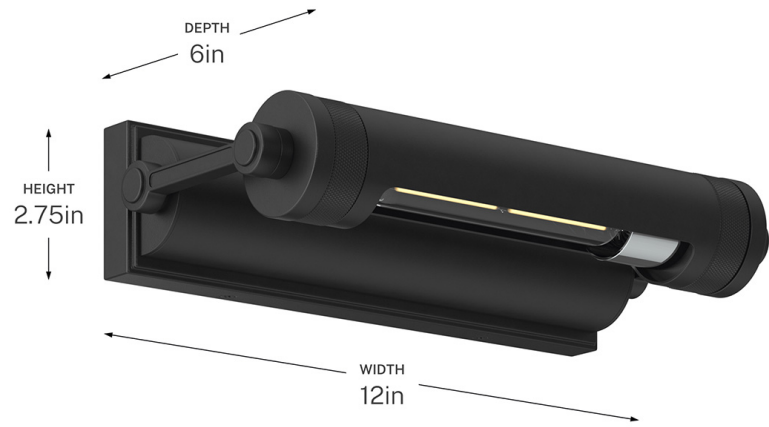

SPECIFICATIONS

Certifications/Qualifications

ADA Compliant	No
Prop65	Yes
Location Rating	Dry
	kichler.com/warranty

Dimensions

Height	2.75"
Width	12"
Height From Center Of Wall Opening (Spec Sheet)	1.5"
Depth	6"
Weight	4.5 LBS
Canopy Height	2.75"
Canopy Width	11.25"
Canopy Depth	2.25"

Electrical

Input Voltage	120 V

Light Source

Light Source	Bulb
Lamp Included	Not Included
# Of Bulbs/LED Modules	1
Max Or Nominal Watt	13 W
Lamp Type	T10
Socket Type	E26 (Medium)
Dimmable	Yes

Mounting/Installation

Interior/Exterior	Interior Product
Mounting Weight	4.5 LBS
Lead Wire Length	72

FIXTURE ATTRIBUTES

Housing/Glass

Primary Material	Steel

Outer Shade Details

Type	Shade
Location	Outer
Material	Steel
Shape	Rectangle
Length	11.25"
Height	2.25"
Width	2.25"

Product/Ordering Information

SKU	52813BK
Finish	Black
UPC	783927090506

Finishes

- Black
- Champagne Bronze™
- Polished Nickel