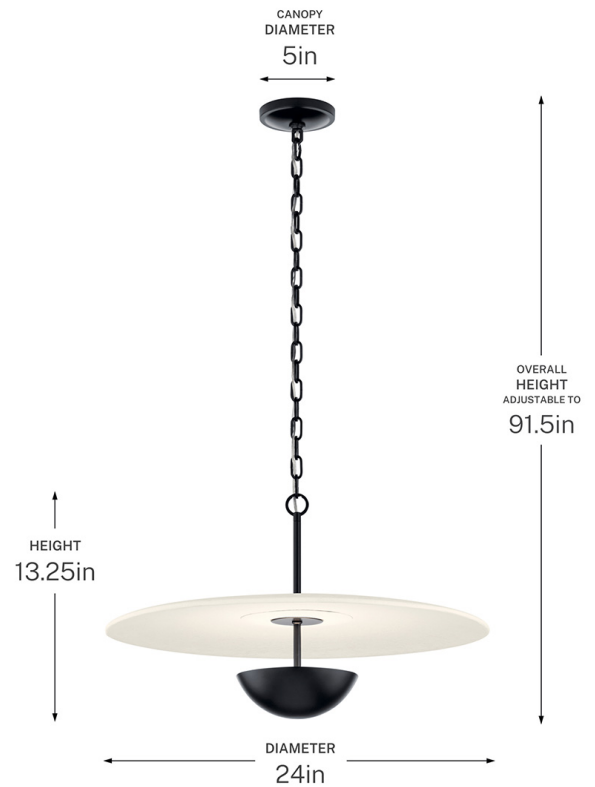

SPECIFICATIONS

Certifications/Qualifications

Prop65	Yes
Location Rating	Dry kichler.com/warranty

Dimensions

Height	13.25"
Overall Height	91.5"
Weight	19.69 LBS
Canopy Width	5"
Canopy Depth	1"
Chain/Stem Length	72"

Electrical

Input Voltage	120 V
---------------	-------

Light Source

Light Source	Integrated LED
Lamp Included	Integrated
# Of Bulbs/LED Modules	1
Max Or Nominal Watt	25 W
Lamp Type	Integrated
Socket Type	Integrated LED
Dimmable	Yes

Mounting/Installation

Interior/Exterior	Interior Product
Mounting Weight	19.69 LBS
Lead Wire Length	96

FIXTURE ATTRIBUTES

Housing/Glass

Primary Material	Steel
------------------	-------

Outer Shade Details

Type	Shade
Location	Outer
Material	Ceramic
Material Description	White
Shape	Dome
Height	2.25"
Diameter	24"

Product/Ordering Information

SKU	52829BKLED
Finish	Black
UPC	783927090872

Finishes

-  Black
-  Champagne Bronze™