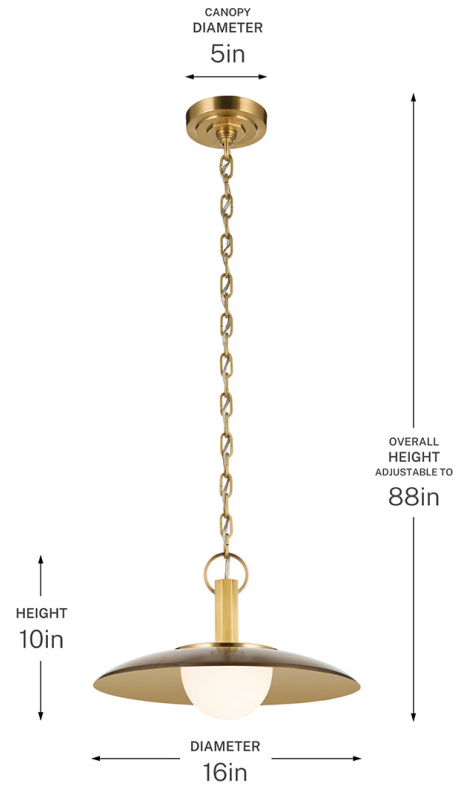

SPECIFICATIONS

Certifications/Qualifications

Prop65	Yes
Location Rating	Dry kichler.com/warranty

Dimensions

Height	10"
Overall Height	88"
Weight	6.2 LBS
Canopy Width	5"
Canopy Depth	1"
Chain/Stem Length	72"

Electrical

Input Voltage	120 V

Light Source

Light Source	Bulb
Lamp Included	Not Included
# Of Bulbs/LED Modules	1
Max Or Nominal Watt	5.5 W
Lamp Type	G16.5
Socket Type	E12 (Candelabra)
Dimmable	Yes

Mounting/Installation

Interior/Exterior	Interior Product
Mounting Weight	5.65 LBS
Lead Wire Length	96

FIXTURE ATTRIBUTES

Housing/Glass

Primary Material	Brass

Outer Shade Details

Type	Shade
Location	Outer
Material	Brass
Shape	Dome
Height	2"
Diameter	16"

Inner Diffuser Details

Type	Diffuser
Location	Inner
Material	Glass
Material Description	Etched Opal
Shape	Dome
Height	3.25"
Diameter	5.75"

Product/Ordering Information

SKU	52834LBZ
Finish	Lacquered Bronze
UPC	783927090216

Finishes

- Black | Champagne Bronze™
- Lacquered Brass
- Lacquered Bronze | Lacquered Brass
- White | Champagne Bronze™