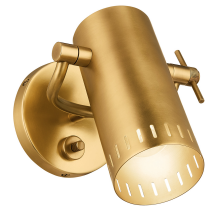

SPECIFICATIONS

Certifications/Qualifications

ADA Compliant	No
Prop65	Yes
Location Rating	Dry kichler.com/warranty

Dimensions

Height	15"
Width	6.5"
Height From Center Of Wall Opening (Spec Sheet)	15"
Depth	14"
Weight	3.22 LBS
Canopy Width	5.25"
Canopy Depth	0.75"

Electrical

Input Voltage	120 V

Light Source

Light Source	Bulb
Lamp Included	Not Included
# Of Bulbs/LED Modules	1
Max Or Nominal Watt	9 W
Lamp Type	A
Socket Type	E26 (Medium)
Dimmable	Yes

Mounting/Installation

Interior/Exterior	Interior Product
Mounting Weight	3.22 LBS
Install Glass Up Or Down	Down
Lead Wire Length	8
Wire Connectors	Wire Nuts

FIXTURE ATTRIBUTES

Housing/Glass

Primary Material	Steel

Outer Shade Details

Type	Shade
Location	Outer
Material	Steel
Shape	Cylinder
Height	7.25"
Diameter	3.4"

Product/Ordering Information

SKU	52841CPZ
Finish	Champagne Bronze™
UPC	783927092494

Finishes

- Black | Champagne Bronze™
- Champagne Bronze™
- Lacquered Brass
- Lacquered Bronze | Lacquered Brass

ALSO IN THIS FAMILY

52840LBR