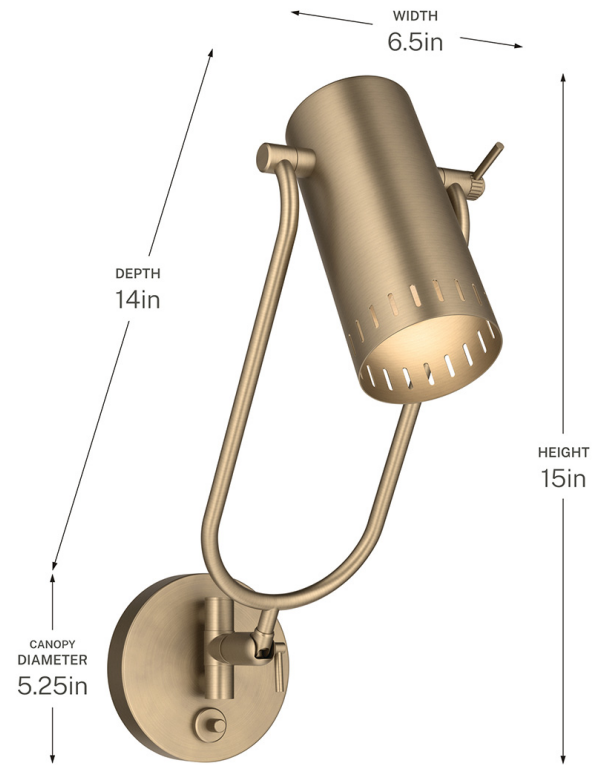

SPECIFICATIONS

Certifications/Qualifications

ADA Compliant	No
Prop65	Yes
Location Rating	Dry kichler.com/warranty

Dimensions

Height	15"
Width	6.5"
Height From Center Of Wall Opening (Spec Sheet)	15"
Depth	14"
Weight	3.22 LBS
Canopy Width	5.25"
Canopy Depth	0.75"

Mounting/Installation

Interior/Exterior	Interior Product
Mounting Weight	3.22 LBS
Install Glass Up Or Down	Down
Lead Wire Length	8
Wire Connectors	Wire Nuts

FIXTURE ATTRIBUTES

Housing/Glass

Primary Material	Steel
------------------	-------

Outer Shade Details

Type	Shade
Location	Outer
Material	Steel
Shape	Cylinder
Height	7.25"
Diameter	3.4"

Product/Ordering Information

SKU	52841CPZ
Finish	Champagne Bronze™
UPC	783927092494

Finishes

-  Black | Champagne Bronze™
-  Champagne Bronze™
-  Lacquered Brass
-  Lacquered Bronze | Lacquered Brass