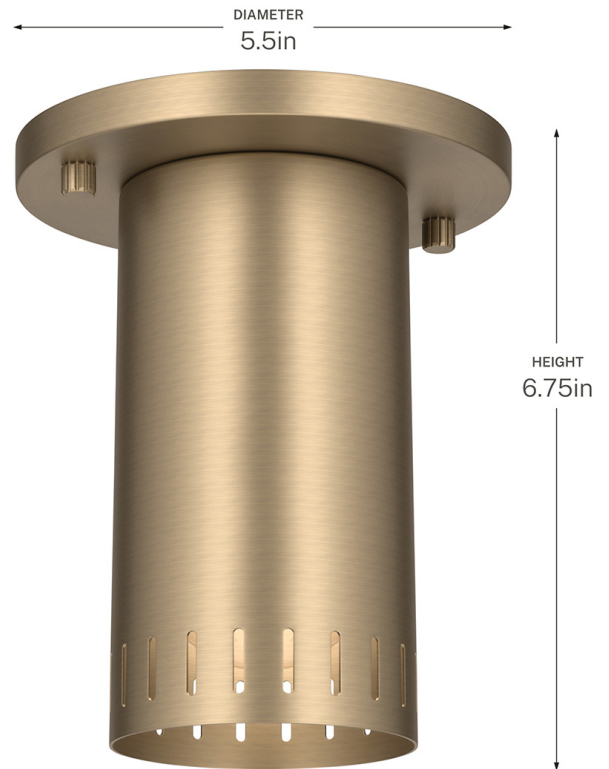

SPECIFICATIONS

Certifications/Qualifications	
Prop65	Yes
Location Rating	Dry kichler.com/warranty
Dimensions	
Height	6.75"
Weight	1.16 LBS
Canopy Width	5.5"
Canopy Depth	0.5"
Electrical	
Input Voltage	120 V
Light Source	
Light Source	Bulb
Lamp Included	Not Included
# Of Bulbs/LED Modules	1
Max Or Nominal Watt	9 W
Lamp Type	A
Socket Type	E26 (Medium)
Dimmable	Yes
Mounting/Installation	
Interior/Exterior	Interior Product
Mounting Weight	1.16 LBS
Lead Wire Length	8
Wire Connectors	Wire Nuts

FIXTURE ATTRIBUTES

Housing/Glass	
Primary Material	Steel
Outer Shade Details	
Type	Shade
Location	Outer
Material	Steel
Shape	Cylinder
Height	6.25"
Diameter	3.4"
Product/Ordering Information	
SKU	52842CPZ
Finish	Champagne Bronze™
UPC	783927092579

1. **Finishes**
2. Black | Champagne Bronze™
   - Champagne Bronze™
   - Lacquered Brass
   - Lacquered Bronze | Lacquered Brass