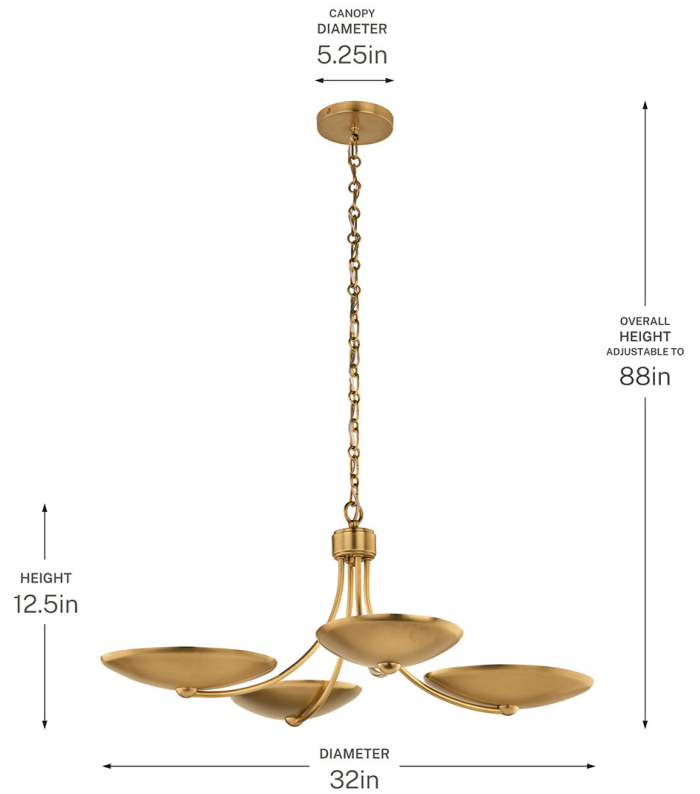

SPECIFICATIONS

Certifications/Qualifications

Prop65	Yes
Location Rating	Dry kichler.com/warranty

Dimensions

Height	12.5"
Overall Height	88"
Weight	8.36 LBS
Canopy Diameter	5.25"
Canopy Depth	1"
Chain/Stem Length	72"

Electrical

Input Voltage	120 V

Light Source

Light Source	Bulb
Lamp Included	Not Included
# Of Bulbs/LED Modules	4
Max Or Nominal Watt	60 W
Lamp Type	B10
Socket Type	E12 (Candelabra)
Dimmable	Yes

Mounting/Installation

Interior/Exterior	Interior Product
Mounting Weight	6.38 LBS
Lead Wire Length	144
Wire Connectors	Wire Nuts

FIXTURE ATTRIBUTES

Housing/Glass

Primary Material	Brass

Outer Shade Details

Type	Shade
Location	Outer
Material	Brass
Shape	Shallow
Length	10.75"
Height	1.75"
Width	8.5"

Product/Ordering Information

Sku	52854LBRLBZ
Finish	Lacquered Brass
UPC	783927092258

Finishes

- Champagne Bronze™
- Champagne Bronze™ | Black
- Lacquered Brass
- Lacquered Brass | Lacquered Bronze

ALSO IN THIS FAMILY