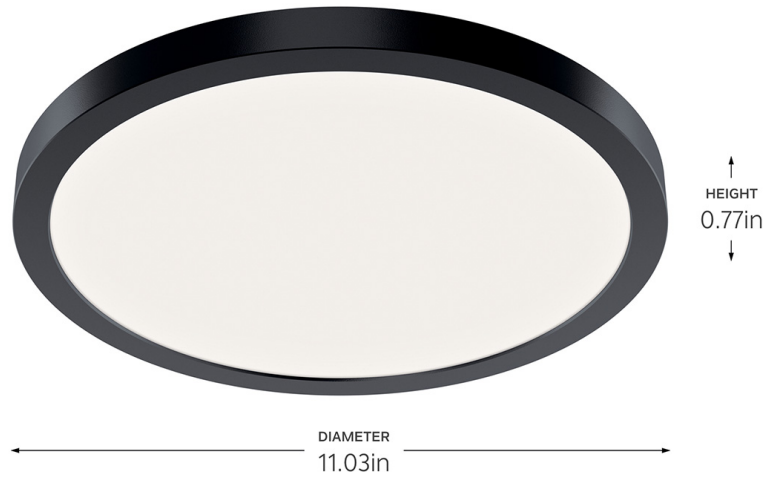

**SPECIFICATIONS**

**Certifications/Qualifications**

Prop65 Yes  
[kichler.com/warranty](http://kichler.com/warranty)

**Light Source**

Light Source Integrated LED  
 Max Or Nominal Watt 28.6 W  
 Max Wattage/Range 26

**Photometrics**

Color Temperature Range 3000K  
 Color Rendering Index (CRI) 90  
 Delivered Lumens 1500 L  
 Delivered Efficacy (Lumens/Watt) 61  
 Rated Life 50000 hours

**FIXTURE ATTRIBUTES**

**Housing/Glass**

Primary Material Plastic  
 Diffuser Description Frosted

**Product/Ordering Information**

SKU 53011BK30  
 Finish Black  
 UPC 783927069311

**Finishes**

- Black
- White

**ALSO IN THIS FAMILY**

53005BK30

53005WH30