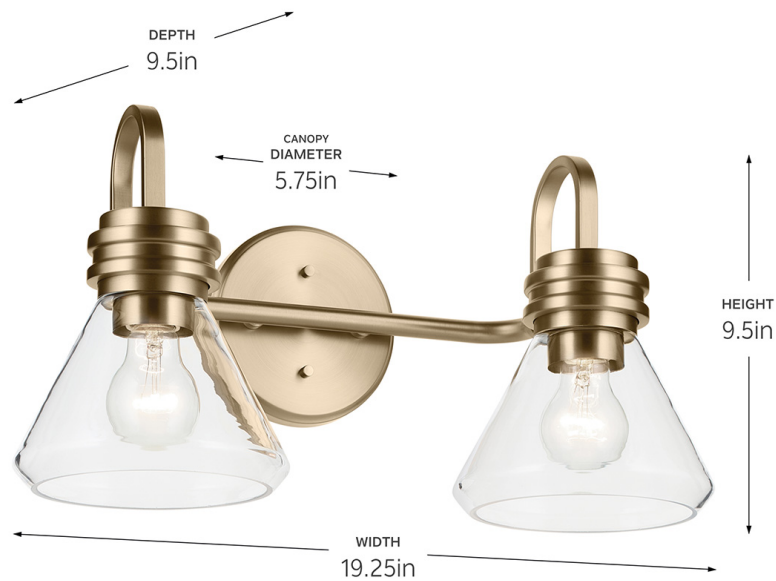

SPECIFICATIONS

Certifications/Qualifications

ADA Compliant	No
Prop65	Yes
Location Rating	Damp
	kichler.com/warranty

Dimensions

Height	9.5"
Width	19.25"
Height From Center Of Wall Opening (Spec Sheet)	5.25"
Depth	9.5"
Weight	4 LBS
Canopy Diameter	5.75"
Canopy Depth	0.75"

Electrical

Input Voltage	120 V
---------------	-------

Light Source

Light Source	Bulb
Lamp Included	Not Included
# Of Bulbs/LED Modules	2
Max Or Nominal Watt	60 W
Lamp Type	A, G25
Socket Type	E26 (Medium)
Dimmable	Yes
Dimmable Notes	Dimmable when used with dimmer switch (sold separately); when using LED bulbs, see bulb manufacturer dimming specifications.

Mounting/Installation

Interior/Exterior	Interior Product
Mounting Weight	2.75 LBS
Install Glass Up Or Down	Both
Lead Wire Length	6
Wire Connectors	Wire Nuts

FIXTURE ATTRIBUTES

Housing/Glass

Primary Material	Steel
Shade Included	Yes
Shade Description	Glass Cone Shade
Shade Dimensions	4.5" H x 7.25" DIA

Product/Ordering Information

Sku	55154CPZCLR
Finish	Champagne Bronze™
UPC	783927053457

Finishes

-  Black | Champagne Bronze™
-  Black | Champagne Bronze™
-  Champagne Bronze™
-  Champagne Bronze™
-  Chrome
-  Chrome