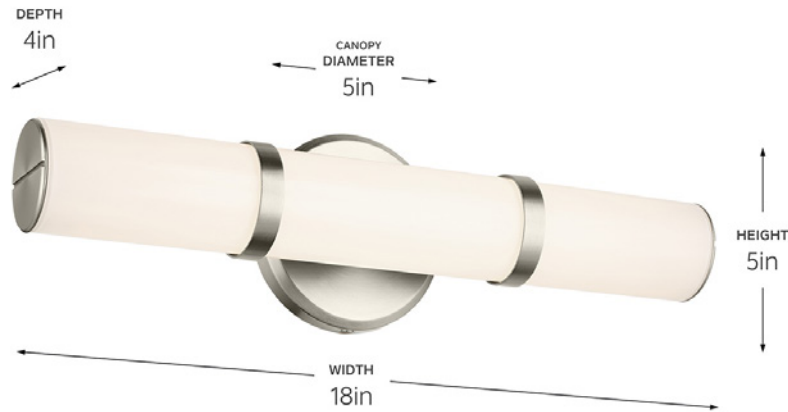

SPECIFICATIONS

Certifications/Qualifications

ADA Compliant	Yes
Prop65	No
Dark Sky Compliant	No
Location Rating	Damp
	kichler.com/warranty

Dimensions

Height	5"
Width	18"
Height From Center Of Wall Opening (Spec Sheet) Extension	2.5"
Weight	2.46 LBS
Canopy Width	5"
Canopy Depth	1"

Mounting/Installation

Interior/Exterior	Interior Product
Mounting Style	WALL MOUNT
Mounting Weight	2.46 LBS
Lead Wire Length	6
Wire Connectors	Wire Nuts

FIXTURE ATTRIBUTES

Housing/Glass

Primary Material	Steel
Diffuser Description	White Painted Inside Clear Glass
Shade Included	Yes
Shade Description	Glass Cylinder Shade
Shade Dimensions	2.75" DIA X 18"

Product/Ordering Information

Sku	55187NILED
Finish	Brushed Nickel
UPC	783927053112

Finishes

-  Black
-  Brushed Nickel
-  Champagne Bronze™
-  Chrome

CCT Values

2700K, 3000K, 3500K, 4000K, 5000K

CCT Performance Metrics at 3000K