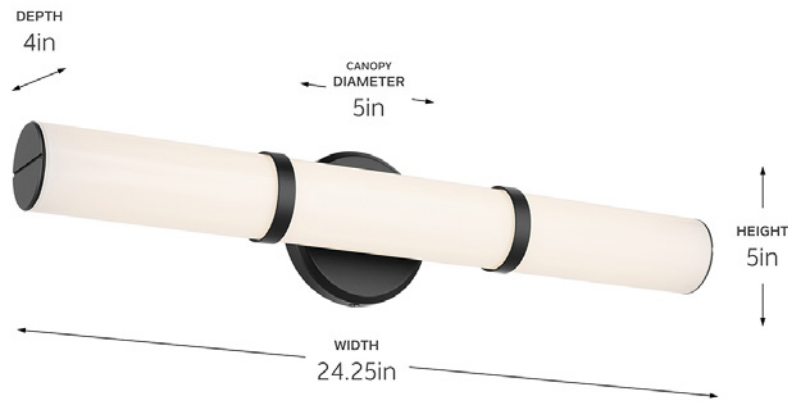

SPECIFICATIONS

Certifications/Qualifications

ADA Compliant	Yes
Prop65	No
Dark Sky Compliant	No
Location Rating	Damp kichler.com/warranty

Dimensions

Height	5"
Width	24.25"
Height From Center Of Wall Opening (Spec Sheet) Extension	2.5"
Weight	4"
Canopy Width	2.95 LBS
Canopy Depth	5"
	1"

Mounting/Installation

Interior/Exterior	Interior Product
Mounting Style	WALL MOUNT
Mounting Weight	2.95 LBS
Lead Wire Length	6
Wire Connectors	Wire Nuts

FIXTURE ATTRIBUTES

Housing/Glass

Primary Material	Steel
Diffuser Description	White Painted Inside Clear Glass
Shade Included	Yes
Shade Description	Glass Cylinder Shade
Shade Dimensions	2.75" DIA X 24"

Product/Ordering Information

Sku	55188BKLED
Finish	Black
UPC	783927053075

Finishes

-  Black
-  Brushed Nickel
-  Champagne Bronze™
-  Chrome

CCT Values

2700K, 3000K, 3500K, 4000K, 5000K

CCT Performance Metrics at 3000K