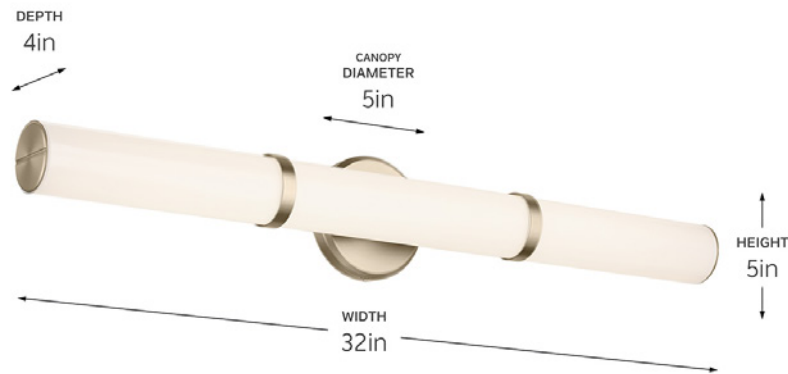

SPECIFICATIONS

Certifications/Qualifications

ADA Compliant	Yes
Prop65	Yes
Dark Sky Compliant	No
Location Rating	Damp kichler.com/warranty

Dimensions

Height	5"
Width	32"
Height From Center Of Wall Opening (Spec Sheet) Extension	2.5"
Weight	3.61 LBS
Canopy Width	5"
Canopy Depth	1"

Electrical

Input Voltage	120 V

Light Source

Light Source	Integrated LED
Lamp Included	Integrated
# Of Bulbs/LED Modules	1
Max Or Nominal Watt	38 W
Lamp Type	Integrated
Socket Type	Integrated LED
Dimmable	Yes

Mounting/Installation

Interior/Exterior	Interior Product
Mounting Style	WALL MOUNT
Mounting Weight	3.61 LBS
Lead Wire Length	6
Wire Connectors	Wire Nuts

FIXTURE ATTRIBUTES

Housing/Glass

Primary Material	Steel
Diffuser Description	White Painted Inside Clear Glass
Shade Included	Yes
Shade Description	Glass Cylinder Shade
Shade Dimensions	2.75" DIA X 32"

Product/Ordering Information

Sku	55189CPZLED
Finish	Champagne Bronze™
UPC	783927053174

Finishes

- Black
- Brushed Nickel
- Champagne Bronze™
- Chrome