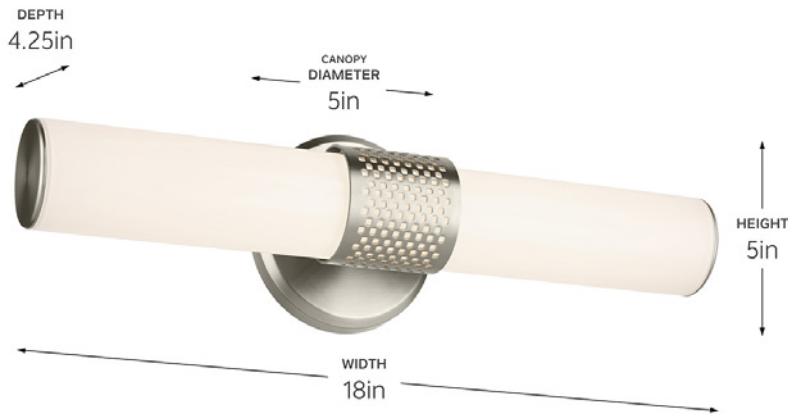

SPECIFICATIONS

Certifications/Qualifications

ADA Compliant	No
Prop65	No
Dark Sky Compliant	No
Location Rating	Damp
	kichler.com/warranty

Dimensions

Height	5"
Width	18"
Height From Center Of Wall Opening (Spec Sheet) Extension	4.25"
Weight	2.66 LBS
Canopy Width	5"
Canopy Depth	1"

Mounting/Installation

Interior/Exterior	Interior Product
Mounting Style	WALL MOUNT
Mounting Weight	2.66 LBS
Lead Wire Length	6
Wire Connectors	Wire Nuts

FIXTURE ATTRIBUTES

Housing/Glass

Primary Material	Steel
Diffuser Description	White Glass
Shade Included	Yes
Shade Description	Glass Cylinder Shade
Shade Dimensions	2.75 DIA X 18

Product/Ordering Information

SKU	55191NILED
Finish	Brushed Nickel
UPC	783927054003

Finishes

-  Black
-  Brushed Nickel
-  Champagne Bronze™
-  Chrome

CCT Values

2700K, 3000K, 3500K, 4000K, 5000K

CCT Performance Metrics at 3000K