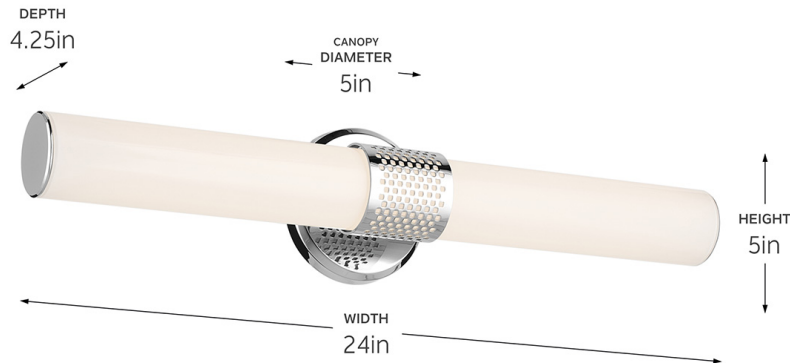

SPECIFICATIONS

Certifications/Qualifications

ADA Compliant	No
Prop65	No
DarkSky Approved	No
Location Rating	Damp
	kichler.com/warranty

Dimensions

Height	5"
Width	24"
Height From Center Of Wall Opening (Spec Sheet)	2.5"
Depth	4.25"
Weight	3.15 LBS
Canopy Width	5"
Canopy Depth	1"

Mounting/Installation

Interior/Exterior	Interior Product
Mounting Style	WALL MOUNT
Mounting Weight	3.15 LBS
Lead Wire Length	6
Wire Connectors	Wire Nuts

FIXTURE ATTRIBUTES

Housing/Glass

Primary Material	Steel
Diffuser Description	White Glass
Shade Included	Yes
Shade Description	Glass Cylinder Shade
Shade Dimensions	2.75 DIA X 24

Product/Ordering Information

SKU	55192CHLED
Finish	Chrome
UPC	783927053945

Finishes

-  Black
-  Brushed Nickel
-  Champagne Bronze™
-  Chrome

CCT Data

Selectable	2700K, 3000K, 3500K, 4000K, 5000K
------------	-----------------------------------