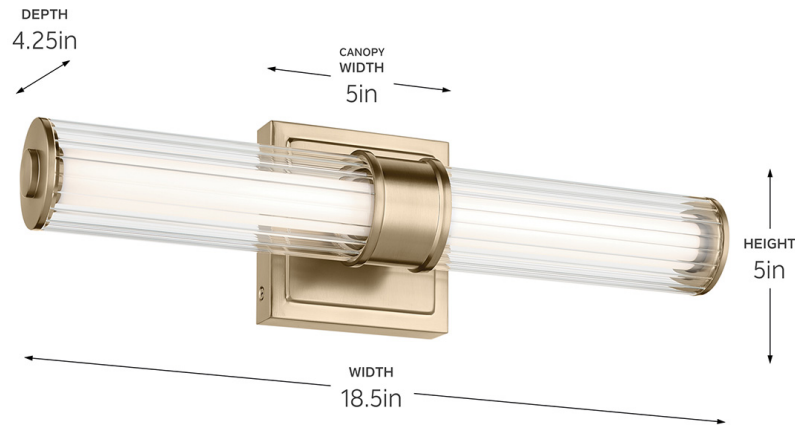

SPECIFICATIONS

Certifications/Qualifications

ADA Compliant	No
Prop65	Yes
DarkSky Approved	No
Location Rating	Damp
	kichler.com/warranty

Dimensions

Height	5"
Width	18.5"
Height From Center Of Wall Opening (Spec Sheet)	2.5"
Depth	4.25"
Weight	3.7 LBS
Canopy Height	5"
Canopy Width	5"
Canopy Depth	1.25"

Electrical

Input Voltage	120 V

Light Source

Light Source	Integrated LED
Lamp Included	Integrated
# Of Bulbs/LED Modules	1
Max Or Nominal Watt	13 W
Lamp Type	Integrated
Socket Type	Integrated LED
Dimmable	Yes

Photometrics

Color Temperature Range	3000K
Color Rendering Index (CRI)	90
Delivered Lumens	850 L
Delivered Efficacy (Lumens/Watt)	64
Rated Life	40000 hours

Mounting/Installation

Interior/Exterior	Interior Product
Mounting Style	WALL MOUNT
Mounting Weight	3.7 LBS
Lead Wire Length	6
Wire Connectors	Wire Nuts

FIXTURE ATTRIBUTES

Housing/Glass

Primary Material	Steel
Diffuser Description	Acrylic
Shade Included	Yes
Shade Description	Glass Cylinder Shade
Shade Dimensions	2.75" H x 18.5" L x 2.75" W

Product/Ordering Information

SKU	55195CPZLED
Finish	Champagne Bronze™
UPC	783927053297

Finishes

- Black
- Brushed Nickel
- Champagne Bronze™
- Polished Nickel