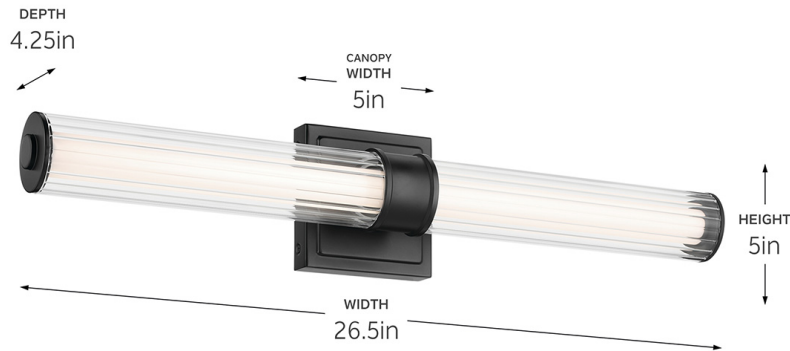

SPECIFICATIONS

Certifications/Qualifications

ADA Compliant	No
Prop65	No
DarkSky Approved	No
Location Rating	Damp
	kichler.com/warranty

Dimensions

Height	5"
Width	26.5"
Height From Center Of Wall Opening (Spec Sheet)	2.5"
Depth	4.25"
Weight	4.8 LBS
Canopy Height	5"
Canopy Width	5"
Canopy Depth	1.25"

Electrical

Input Voltage	120 V

Light Source

Light Source	Integrated LED
Lamp Included	Integrated
# Of Bulbs/LED Modules	1
Max Or Nominal Watt	26 W
Lamp Type	Integrated
Socket Type	Integrated LED
Dimmable	Yes

Photometrics

Color Temperature Range	3000K
Color Rendering Index (CRI)	90
Delivered Lumens	1460 L
Delivered Efficacy (Lumens/Watt)	55
Rated Life	40000 hours

Mounting/Installation

Interior/Exterior	Interior Product
Mounting Style	WALL MOUNT
Mounting Weight	4.8 LBS
Lead Wire Length	6
Wire Connectors	Wire Nuts

FIXTURE ATTRIBUTES

Housing/Glass

Primary Material	Steel
Diffuser Description	Acrylic
Shade Included	Yes
Shade Description	Glass Cylinder Shade
Shade Dimensions	2.75" H x 26.5" L x 2.75" W

Product/Ordering Information

SKU	55196BKLED
Finish	Black
UPC	783927053198

Finishes

- Black
- Brushed Nickel
- Champagne Bronze™
- Polished Nickel

ALSO IN THIS FAMILY

55195BKLED

55195CPZLED

55195NILED

55195PNLED

55197BKLED

55197CPZLED